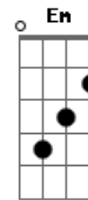

© ukulele-chords.com