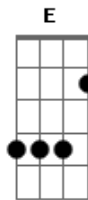

Julliany Souza - Yeshua / Ruja o Leão / Som Que Desperta (Pot-pourri)

tom:

A

Gbm Dbm

Yeshuuu aa
D E Gbm
Yeshu uu aa

Gbm Dbm

Yeshuuu aa
D E Gbm
Yeshu uu aa

Gbm Dbm D E Gbm
Vem saltando sobre os montes de Jerusalém

Gbm Dbm
Sou tua noiva apaixonada
D E Gbm
Te esperando para dançar

Acordes

© ukulele-chords.com

© ukulele-chords.com

© ukulele-chords.com

© ukulele-chords.com

© ukulele-chords.com

© ukulele-chords.com