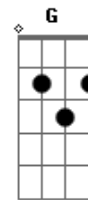

Julliany Souza - Yeshua / Ruja o Leão / Som Que Desperta (Pot-pourri)

tom:

A

Gbm Dbm

Yeshuuu aa
D E Gbm
Yeshu uu aa

Gbm Dbm

Yeshuuu aa
D E Gbm
Yeshu uu aa

Gbm Dbm D E Gbm
Vem saltando sobre os montes de Jerusalém

Gbm Dbm
Sou tua noiva apaixonada
D E Gbm
Te esperando para dançar

Acordes

© ukulele-chords.com

© ukulele-chords.com

© ukulele-chords.com

© ukulele-chords.com

© ukulele-chords.com

© ukulele-chords.com