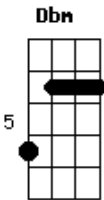

Julliany Souza - Yeshua / Ruja o Leão / Som Que Desperta (Pot-pourri)

tom:

A

Gbm Dbm

Yeshuuu aa
D E Gbm
Yeshu uu aa

Gbm Dbm

Yeshuuu aa
D E Gbm
Yeshu uu aa

Gbm Dbm D E Gbm
Vem saltando sobre os montes de Jerusalém

Gbm Dbm
Sou tua noiva apaixonada
D E Gbm
Te esperando para dançar

Acordes

© ukulele-chords.com

© ukulele-chords.com

© ukulele-chords.com

© ukulele-chords.com

© ukulele-chords.com

© ukulele-chords.com