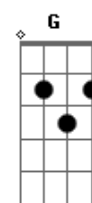

© ukulele-chords.com