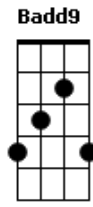

ukulele-chords.com