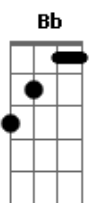

To stop my tears
Eb
Everything's easy now
D
I have you here
D7
And Baby
G D
Everytime you touch me
Em D
I become a hero
C Am
I'll make you safe no matter
D
You where you are
D7
And bring you
G D
Anything you ask for
Em D
Nothing is above me
C
I'm shining like
Am D
A candle in the dark
D7 G
When you tell me that you love me!
Eb G
In a world without you (without you)

I would always hunger
Eb
All I need is your love
F Gm F Bb
To make me stronger!

[Solo] Bb F Gm F
Eb Cm D7 G
D Em D C Am D7

And baby
Bb F
Everytime you touch me
Gm F
I become a hero
Eb Cm
I'll make you safe no matter
F7
You where you are

And bring you
Bb F
Anything you ask for
Gm F
Nothing is above me
Eb Cm
I'm shining like a candle
F7
In the dark
Bb F
When you tell me that you love me
Gm F Eb
When you tell me that you love me
F
When you tell me that you love me
F7 Bb
When you tell me that you love me

[Final] Bb Badd9 Bb

Acordes

© ukulele-chords.com