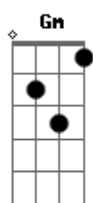

I would always hunger
Eb
All I need is your love
F Gm F Bb
To make me stronger!

[Solo] Bb F Gm F
Eb Cm D7 G
D Em D C Am D7

And baby
Bb F
Everytime you touch me
Gm F
I become a hero
Eb Cm
I'll make you safe no matter
F7
You where you are

And bring you
Bb F
Anything you ask for
Gm F
Nothing is above me
Eb Cm
I'm shining like a candle
F7
In the dark
Bb F
When you tell me that you love me
Gm F Eb
When you tell me that you love me
F
When you tell me that you love me
F7 Bb
When you tell me that you love me

[Final] Bb Badd9 Bb

Acordes

© ukulele-chords.com

© ukulele-chords.com

© ukulele-chords.com

© ukulele-chords.com

© ukulele-chords.com

© ukulele-chords.com