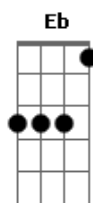

I would always hunger
Eb
All I need is your love
F Gm F Bb
To make me stronger!

[Solo] Bb F Gm F
Eb Cm D7 G
D Em D C Am D7

And baby
Bb F
Everytime you touch me
Gm F
I become a hero
Eb Cm
I'll make you safe no matter
F7
You where you are

And bring you
Bb F
Anything you ask for
Gm F
Nothing is above me
Eb Cm
I'm shining like a candle
F7
In the dark
Bb F
When you tell me that you love me
Gm F Eb
When you tell me that you love me
F
When you tell me that you love me
F7 Bb
When you tell me that you love me

[Final] Bb Badd9 Bb

Acordes

© ukulele-chords.com

© ukulele-chords.com

© ukulele-chords.com

© ukulele-chords.com

© ukulele-chords.com

© ukulele-chords.com