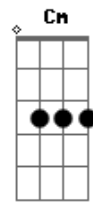

© ukulele-chords.com