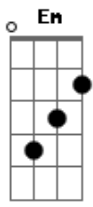

© ukulele-chords.com