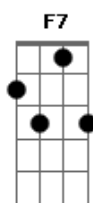

I would always hunger
Eb
All I need is your love
F Gm F Bb
To make me stronger!

[Solo] Bb F Gm F
Eb Cm D7 G
D Em D C Am D7

And baby
Bb F
Everytime you touch me
Gm F
I become a hero
Eb Cm
I'll make you safe no matter
F7
You where you are

And bring you
Bb F
Anything you ask for
Gm F
Nothing is above me
Eb Cm
I'm shining like a candle
F7
In the dark
Bb F
When you tell me that you love me
Gm F Eb
When you tell me that you love me
F
When you tell me that you love me
F7 Bb
When you tell me that you love me

[Final] Bb Badd9 Bb

Acordes

© ukulele-chords.com

© ukulele-chords.com

© ukulele-chords.com

© ukulele-chords.com

© ukulele-chords.com

© ukulele-chords.com