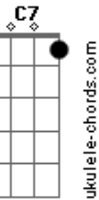

© ukulele-chords.com