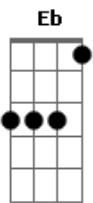

Julio Iglesias - Always On My Mind (Nueva Versión)

tom:

Intro: Eb Ab Eb Ab Bb7

Maybe I didn't love you
Quite has often as I could have

Maybe I didn't treat you
Quite as good as I should have

If I made you fell, oh
Second best (you did you did)

Girl, I'm sorry I was blind
(Fm Bb7 Ab Bb)

You were always on my mind
You were always on my mind

Maybe I didn't hold you
All those lonely, lonely times

And I guess I never told you
I'm so happy that you're mine

Little things I should
Have said and done

I just never took the time
(Fm Bb7 Ab Bb)

When you were always on my mind

Acordes

© ukulele-chords.com