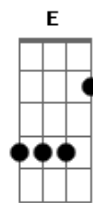

Girl, I'm sorry I was blind  
( Fm Bb7 Ab Bb )

You were always on my mind  
You were always on my mind

Maybe I didn't hold you  
All those lonely, lonely times

And I guess I never told you  
I'm so happy that you're mine

Little things I should  
Have said and done

I just never took the time  
( Fm Bb7 Ab Bb )

When you were always on my mind

© ukulele-chords.com

© ukulele-chords.com

© ukulele-chords.com

ukulele-chords.com

You were always on my mind  
Tell me, tell me that

Your sweet love hasn't died  
And give me, give me

Once more chance  
To keep you satisfied