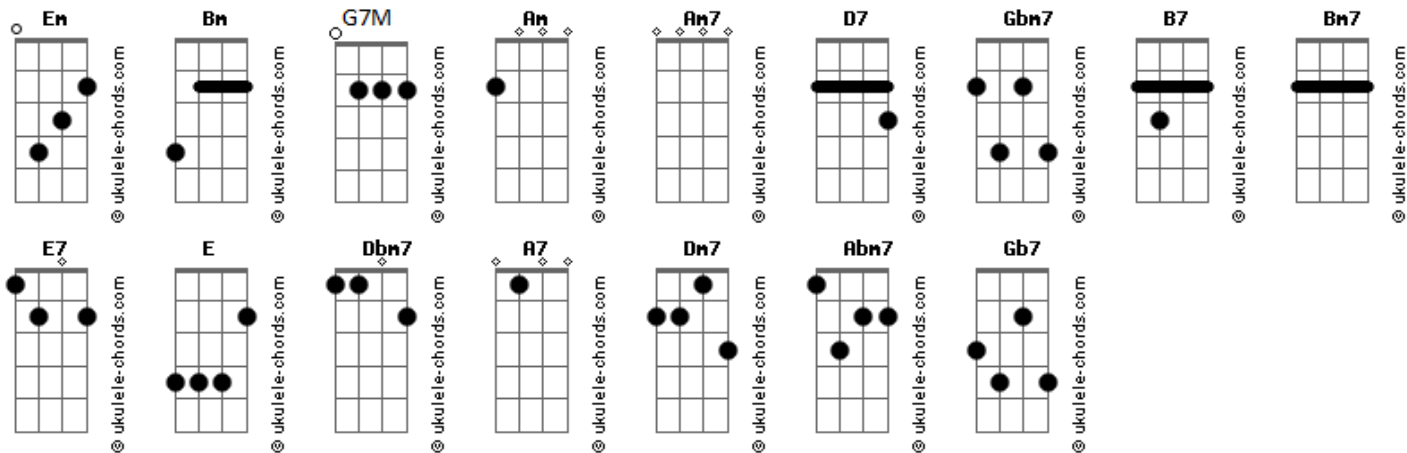

Julie London - Cry Me A River

tom:

Am

[Primeira Parte]

Em Em Em Em
Now you say you're lonely
Am7 D7 G7M Gbm7 B7
You cry the whole night through
Bm7 E7 E Dbm7 A7 A7 A7
Well, you can cry me a river, cry me a river
Am7 D7 G7M
I cried a river over you

[Segunda Parte]

Em Em Em Em
Now you say you're sorry
Am7 D7 G7M Gbm7 B7
For bein' so un..true
Bm7 E7 E Dm7 Dbm7 A7 A7 A7
Well, you can cry me a river, cry me a river
Am7 D7 G7M
I cried a river over you

[Refrão]

Bm Abm7 Dbm7 Gb7 Gb7
You drove me, nearly drove me, out of my head
Bm Abm7 Dbm7 Gb7 Gb7
While you never shed a tear
Bm Abm7 Dbm7 Gb7 Gb7
Remember, I remember all that you said
B7
Told me love was too plebeian
Gbm7 B7
Told me you were through with me...and

Acordes

[Terceira Parte]

Em Em Em Em
Now you say you love me
Am7 D7 G7M Gbm7 B7
Well, just to prove you do
Bm7 E7 E Dm7 Dbm7 A7 A7 A7
Come on and cry me a river, cry me a river
Am7 D7 G7M
I cried a river over you

[Refrão]

Bm Abm7 Dbm7 Gb7 Gb7
You drove me, nearly drove me, out of my head
Bm Abm7 Dbm7 Gb7 Gb7
While you never shed a tear
Bm Abm7 Dbm7 Gb7 Gb7
Remember, I remember all that you said
B7
Told me love was too plebeian
Gbm7 B7
Told me you were through with me and

[Terceira Parte]

Em Em Em Em
Now you say you love me
Am7 D7 G7M Gbm7 B7
Well, just to prove you do
Bm7 E7 E Dm7 Dbm7 A7 A7 A7
Come on and cry me a river, cry me a river
Am7 D7 G7M
I cried a river over you
Am7 D7 G7M
I cried a river over you