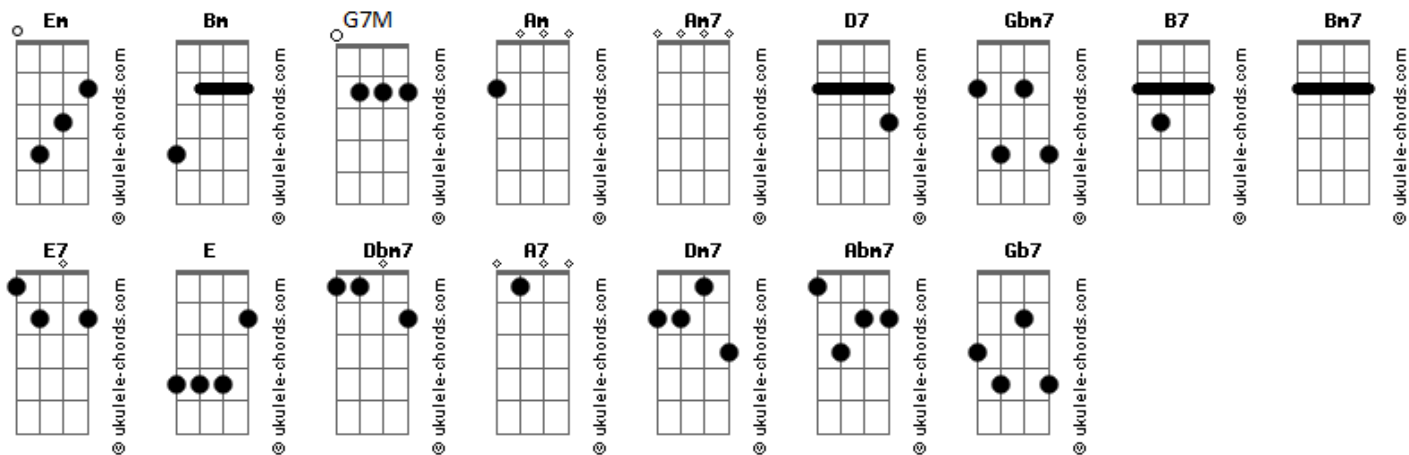

Julie London - Cry Me A River

tom:

Am

[Primeira Parte]

Em Em Em Em
Now you say you're lonely
Am7 D7 G7M Gbm7 B7
You cry the whole night through
Bm7 E7 E Dbm7 A7 A7 A7
Well, you can cry me a river, cry me a river
Am7 D7 G7M
I cried a river over you

[Segunda Parte]

Em Em Em Em
Now you say you're sorry
Am7 D7 G7M Gbm7 B7
For bein' so un..true
Bm7 E7 E Dm7 Dbm7 A7 A7 A7
Well, you can cry me a river, cry me a river
Am7 D7 G7M
I cried a river over you

[Refrão]

Bm Abm7 Dbm7 Gb7 Gb7
You drove me, nearly drove me, out of my head
Bm Abm7 Dbm7 Gb7 Gb7
While you never shed a tear
Bm Abm7 Dbm7 Gb7 Gb7
Remember, I remember all that you said
B7
Told me love was too plebeian
Gbm7 B7
Told me you were through with me...and

Acordes

[Terceira Parte]

Em Em Em Em
Now you say you love me
Am7 D7 G7M Gbm7 B7
Well, just to prove you do
Bm7 E7 E Dm7 Dbm7 A7 A7 A7
Come on and cry me a river, cry me a river
Am7 D7 G7M
I cried a river over you

[Refrão]

Bm Abm7 Dbm7 Gb7 Gb7
You drove me, nearly drove me, out of my head
Bm Abm7 Dbm7 Gb7 Gb7
While you never shed a tear
Bm Abm7 Dbm7 Gb7 Gb7
Remember, I remember all that you said
B7
Told me love was too plebeian
Gbm7 B7
Told me you were through with me and

[Terceira Parte]

Em Em Em Em
Now you say you love me
Am7 D7 G7M Gbm7 B7
Well, just to prove you do
Bm7 E7 E Dm7 Dbm7 A7 A7 A7
Come on and cry me a river, cry me a river
Am7 D7 G7M
I cried a river over you
Am7 D7 G7M
I cried a river over you