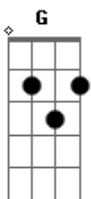

[Verso 2]

F G F G C G Am
I know we didn't end it like we're supposed to
Am Em F
And now we get a bit tense
G F G C G Am
I wonder if my mind just leaves out all the bad parts
Em F
I know we didn't make sense
G F G C
I admit it that I think about it sometimes
Am Em F G
Even though I know it's not so distant
F G C G Am
Oh, no, I still wanna reminisce it

[Refrão]

Em F G F
I think of the night in the park, it was getting dark
G C G
And we stayed up for hours
Am Em F
What a time, what a time, what a time
G F G C G
You clinged my body like you wanted it forever
Am Em F
What a time, what a time, what a time
G F G
For you and I
C G
What a time, what a time
Am Em
For you and I
[Ponte]

F G F G
For you and I
C G Am Em
For you and I
F G F
For you and I
G C G Am
What a time, what a time for you and I
Em F G F
What a time for you and I, yeah
G C G Am
What a time, what a time for you and I

[Refrão]

Em F G F
I think of the night in the park, it was getting dark
G C G
And we stayed up for hours
Am Em F
What a lie, what a lie, what a lie
G F G C G
You clinged my body like you wanted it forever
Am Em F
What a lie, what a lie, what a lie
G F G
For you and I
C G
What a lie, what a lie
Am Em
For you and I
F G F G
For you and I (For you)
C G Am Em
For you and I (For you)
F G F G C Am
For you and I (For you and I)
Em F
For you and I, yeah

Acordes

© ukulele-chords.com