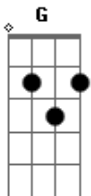

[Verso 2]

F G F G C G Am
I know we didn't end it like we're supposed to
Am Em F
And now we get a bit tense
G F G C G Am
I wonder if my mind just leaves out all the bad parts
Em F
I know we didn't make sense
G F G C
I admit it that I think about it sometimes
Am Em F G
Even though I know it's not so distant
F G C G Am
Oh, no, I still wanna reminisce it

[Refrão]

Em F G F
I think of the night in the park, it was getting dark
G C G
And we stayed up for hours
Am Em F
What a time, what a time, what a time
G F G C G
You clinged my body like you wanted it forever
Am Em F
What a time, what a time, what a time
G F G
For you and I
C G
What a time, what a time
Am Em
For you and I
[Ponte]

F G F G
For you and I
C G Am Em
For you and I
F G F
For you and I
G C G Am
What a time, what a time for you and I
Em F G F
What a time for you and I, yeah
G C G Am
What a time, what a time for you and I

[Refrão]

Em F G F
I think of the night in the park, it was getting dark
G C G
And we stayed up for hours
Am Em F
What a lie, what a lie, what a lie
G F G C G
You clinged my body like you wanted it forever
Am Em F
What a lie, what a lie, what a lie
G F G
For you and I
C G
What a lie, what a lie
Am Em
For you and I
F G F G
For you and I (For you)
C G Am Em
For you and I (For you)
F G F G C Am
For you and I (For you and I)
Em F
For you and I, yeah

Acordes

© ukulele-chords.com