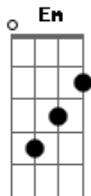

© ukulele-chords.com