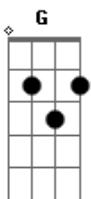

[Verso 2]

F G F G C G Am
I know we didn't end it like we're supposed to
Am Em F
And now we get a bit tense
G F G C G Am
I wonder if my mind just leaves out all the bad parts
Em F
I know we didn't make sense
G F G C
I admit it that I think about it sometimes
Am Em F G
Even though I know it's not so distant
F G C G Am
Oh, no, I still wanna reminisce it

[Refrão]

Em F G F
I think of the night in the park, it was getting dark
G C G
And we stayed up for hours
Am Em F
What a time, what a time, what a time
G F G C G
You clinged my body like you wanted it forever
Am Em F
What a time, what a time, what a time
G F G
For you and I
C G
What a time, what a time
Am Em
For you and I

[Ponte]

F G F G
For you and I
C G Am Em
For you and I
F G F
For you and I
G C G Am
What a time, what a time for you and I
Em F G F
What a time for you and I, yeah
G C G Am
What a time, what a time for you and I

[Refrão]

Em F G F
I think of the night in the park, it was getting dark
G C G
And we stayed up for hours
Am Em F
What a lie, what a lie, what a lie
G F G C G
You clinged my body like you wanted it forever
Am Em F
What a lie, what a lie, what a lie
G F G
For you and I
C G
What a lie, what a lie
Am Em
For you and I
F G F G
For you and I (For you)
C G Am Em
For you and I (For you)
F G F G C Am
For you and I (For you and I)
Em F
For you and I, yeah

Acordes

© ukulele-chords.com