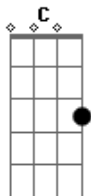

© ukulele-chords.com