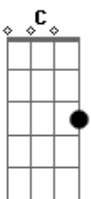

© ukulele-chords.com