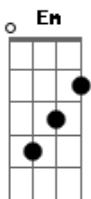

© ukulele-chords.com