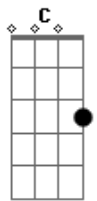

© ukulele-chords.com