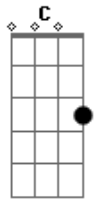

© ukulele-chords.com