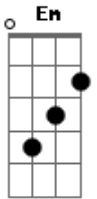

© ukulele-chords.com