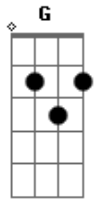

© ukulele-chords.com