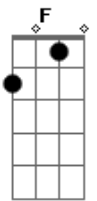

© ukulele-chords.com