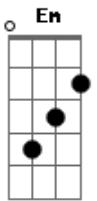

© ukulele-chords.com