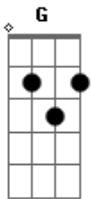

Juice Wrld - Up Up And Away

tom:

Intro: C C G
Yeah Am

(C C Am)

[Pré-Refrão]

C
Up, up, and away, I been
C Am
Feel the walls in my brain and they're caving in
C
Outside?those?walls, there's an ocean, I can't swim
C Am
Especially with all these waves

[Refrão]

C C
I'm walkin' in Prada, tryna solve my problems
Am
Through the night, finding vibes, Moonlight Sonata
C C
I try to deny, but you see the pills in my eyes
Am
I tell her that I'm high, but she don't seem surprised
C C
Walkin' in Prada, tryna solve my problems
Am
Through the night, finding vibes, Moonlight Sonata
C C
I try to deny, but you see the pills in my eyes
Am
I tell her that I'm high, but she don't seem surprised (uh)
[Primeira Parte]

C C Am
Maybe I realize that my life is a ride
C C
Buckle up, hold tight, take a left, turn right
Am
GPS don't work and I can't see at night
C C
So it's getting hard to drive, anxiety at a stoplight

Acordes

© ukulele-chords.com