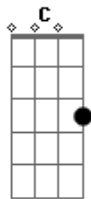

© ukulele-chords.com