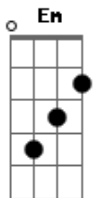

Juice Wrld - Smile (feat. The Wheeknd)

tom:

A (forma dos acordes no tom de G)

Capostrate na 2ª casa

Intro: Em D C B

[Refrão]

I'd do anything in my power to see you just smile

I want you to prosper and come proper

Even if that means I ain't by your side

[Segunda Parte]

Oh yeah

I just wanna see you smile (you smile)

Don't cry (don't cry)

Even though it means I gotta let you go (you go)

Dependent on ya, gotta learn to be alone ('lone)

[Final] Em D C B

Em D C B

Acordes

© ukulele-chords.com

© ukulele-chords.com

© ukulele-chords.com

© ukulele-chords.com

© ukulele-chords.com