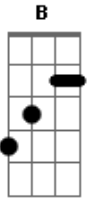

© ukulele-chords.com