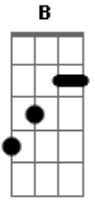

© ukulele-chords.com