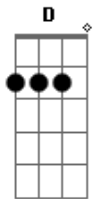

Judas Priest - Johnny B Goode

Tom: **D**

(intro)

(verse)

(chorus)

(solo)

First there is some tunes with an **Db** as background
After that there is a bright **E** as background and a pentatonic solo in **E**
All this is followed by this:

(last chorus)

(lyrics)

Deep down in louisiana close to new orleans
Way back up in the woods amongst the evergreens
There stood an old cabin made of earth and wood
Where lived a country boy named johnny b. goode
That never ever learned to read and write so well
But he could play the guitar just like ringing a bell

Go go go johnny go
Johnny b. goode

He used to carry his guitar in a gunny sack
Go sit beneath the tree by the railroad track
Old engineer sitting in the shade
Strumming with the rythm that the drivers made
The people passing by would stop and say
"oh my but how that little country boy could play"

Go go go johnny go
Johnny b. goode

His mother told him someday you will be a man
And you will be the leader of a big old band
Many people coming from miles around
To hear you play your music till the sun goes down
Maybe some day your name will be in lights, saying
johnny b. goode tonight

Acordes

© ukulele-chords.com