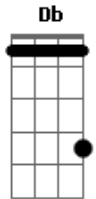

© ukulele-chords.com