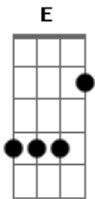

© ukulele-chords.com