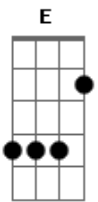

© ukulele-chords.com