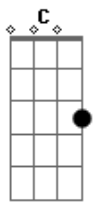

Judas Priest - Heading Out To The Highway

Tom: D

[intro riff](4x)

Well I've said it before, and I'll say it again
 You get nothin' for nothin', expect it when
 You're back seat drivin' and your hands ain't on
 the wheel
 It's easy to go along with the crowd
 And find later on that your say ain't allowed
 Oh that's the way to find what you've been missin'

And I'm heading out to the highway
 I got nothin' to lose at all
 I got nothin' to lose at all...

[ending]: just the part1 of theintro riff played slowly.

Acordes

© ukulele-chords.com

© ukulele-chords.com