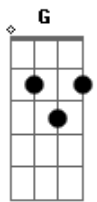

© ukulele-chords.com