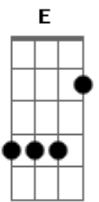

© ukulele-chords.com