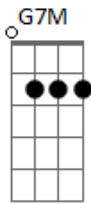

© ukulele-chords.com

© ukulele-chords.com