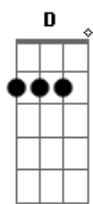

JP Cooper - In The Silence

tom:

Intro: G G7M G

[Primeira Parte]

G
I've been seeking silver linings
C2
Feeling incomplete
G G G
Singing oh oh I wish you didn't taste so bittersweet
G G G
So enamored, stutter, stammered, oh my voice was broke
G G
Like a poor man stood before the queen
G G
I tripped over my tongue before I spoke

[Refrão]

G D D
And though I never said it with words
G G
It was love in the silence
G D D
Even now after all of these years
G G
You're the light in my darkness

[Segunda Parte]

G
Used to share that feeling, dreaming,
C2
gazing at the bedroom ceiling
G G G
Oh oh now I lay here wishing you'd come home

[Refrão]

G D D

And though I never said it with words

G G
There was love in the silence
G D D
Even now after all of these years
G G
You're the light in my darkness

Darling please

D D
Listen close and you'll hear
G G
There's still love in the silence
G D D
Even now after all of these years
G G
I feel love in the silence

[Ponte]

G G D D
Oh ooh
G G D D
Oh ooh

G D D
And though I never said it with words
G G
There was love in the silence
G D D
Even now after all of these years
G G
You're the light in my darkness
G
Darling please

D D
Listen close and you'll hear
G G
There's still love in the silence
G D D
Even now after all these long years
G G
I feel love in the quiet

Acordes