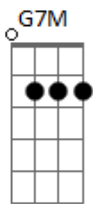

© ukulele-chords.com

© ukulele-chords.com