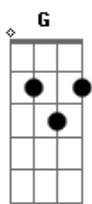

JP Cooper - In The Silence

tom:

Intro: G G7M G

[Primeira Parte]

G
I've been seeking silver linings
C2
Feeling incomplete
G G G
Singing oh oh I wish you didn't taste so bittersweet
G G G
So enamored, stutter, stammered, oh my voice was broke
G G
Like a poor man stood before the queen
G G
I tripped over my tongue before I spoke

[Ponte]

G G D D
Oh ooh
G G D D
Oh ooh

G D D
And though I never said it with words
G G
There was love in the silence
G D D
Even now after all of these years
G G
You're the light in my darkness
G
Darling please

D D
Listen close and you'll hear
G G
There's still love in the silence
G D D
Even now after all these long years
G G
I feel love in the quiet

Acordes

© ukulele-chords.com

© ukulele-chords.com

© ukulele-chords.com