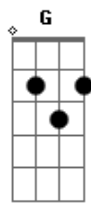

© ukulele-chords.com