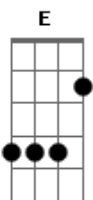

© ukulele-chords.com