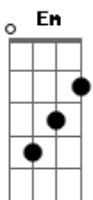

© ukulele-chords.com