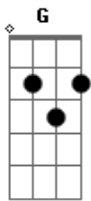

© ukulele-chords.com