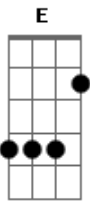

© ukulele-chords.com