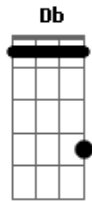

© ukulele-chords.com