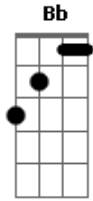

© ukulele-chords.com