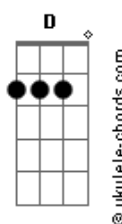

Journey - Signs Of Life

Tom: G

(intro)

(verse 1)

It's been ^G forty days since I heard from you ^A
^{Bm} This waiting game you put me through ^A
^{Em} I feel the silence killing me day to day ^D ^{Bm} ^{Gbm}
^G Losin' hope I lose myself ^A
^{Bm} It's got me thinkin' there's someone else ^A
^{Em} We need to talk you give me metaphors ^D
^C By the way... what are you tryin' to say?

(chorus)

^D Tryin' to not think about you
^{Bm} I'm not a dead man walkin' without you
^C You know I'll be alright
^G I'm showing signs of life ^A ^D (fill 1)
^D You left me barely breathin'
^{Gbm} I've had time for the healing
^G Now I've opened my eyes
^A I'm showing signs of life

(fill 1)

(mini solo)

Acordes

(verse 2)

^G Lyin' next to me... were you ever mine? ^A
^{Bm} Just wasted love and wasted time ^A
^{Em} Did you ever find what you were lookin' for? ^D
^{Bm} The nights you took me breath away ^{Gbm}
^G I'll miss your love I'll miss your touch ^A
^{Bm} But this holdin' on it hurts too much ^A
^{Em} Now it's my time to walk away ^D
^C I'll be okay...

(chorus)

(D)

(bridge)

^C Well tell your friends that you stole my heart ^G
^A But you'll never got a piece of my soul ^D
^{Am} You took my love tore my life apart ^G
^C There's more to me than you'll ever know... ^G ^A

(main solo rhythm)

^{Bm} ^{Gbm}
^G ^A ^{Bm} ^A
^G ^A ^{Bm} ^A
^G ^D ^A

(chorus) (1st half only)

(chorus)

(outro solo)