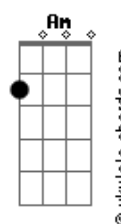

Journey - Signs Of Life

Tom: G

(intro)

(verse 1)

It's been ^G forty days since I heard from you ^A
^{Bm} This waiting game you put me through ^A
^{Em} I feel the silence killing me day to day ^D ^{Bm} ^{Gbm}
^G Losin' hope I lose myself ^A
^{Bm} It's got me thinkin' there's someone else ^A
^{Em} We need to talk you give me metaphors ^D
^C By the way... what are you tryin' to say?

(chorus)

^D Tryin' to not think about you
^{Bm} I'm not a dead man walkin' without you
^C You know I'll be alright
^G I'm showing signs of life ^A ^D (fill 1)
^D You left me barely breathin'
^{Gbm} I've had time for the healing
^G Now I've opened my eyes
^A I'm showing signs of life

(fill 1)

(mini solo)

Acordes

(verse 2)

^G Lyin' next to me... were you ever mine? ^A
^{Bm} Just wasted love and wasted time ^A
^{Em} Did you ever find what you were lookin' for? ^D
^{Bm} The nights you took me breath away ^{Gbm}
^G I'll miss your love I'll miss your touch ^A
^{Bm} But this holdin' on it hurts too much ^A
^{Em} Now it's my time to walk away ^D
^C I'll be okay...

(chorus)

(D)

(bridge)

^C Well tell your friends that you stole my heart ^G
^A But you'll never got a piece of my soul ^D
^{Am} You took my love tore my life apart ^G
^C There's more to me than you'll ever know... ^G ^A

(main solo rhythm)

^{Bm} ^{Gbm}
^G ^A ^{Bm} ^A
^G ^A ^{Bm} ^A
^G ^D ^A

(chorus) (1st half only)

(chorus)

(outro solo)