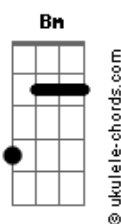

Journey - Signs Of Life

Tom: G

(intro)

(verse 1)

It's been ^G forty days since I heard from you ^A
^{Bm} This waiting game you put me through ^A
^{Em} I feel the silence killing me day to day ^D ^{Bm} ^{Gbm}
^G Losin' hope I lose myself ^A
^{Bm} It's got me thinkin' there's someone else ^A
^{Em} We need to talk you give me metaphors ^D
^C By the way... what are you tryin' to say?

(chorus)

^D Tryin' to not think about you
^{Bm} I'm not a dead man walkin' without you
^C You know I'll be alright
^G I'm showing signs of life ^A ^D (fill 1)
^D You left me barely breathin'
^{Gbm} I've had time for the healing
^G Now I've opened my eyes
^A I'm showing signs of life

(fill 1)

(mini solo)

Acordes

(verse 2)

^G Lyin' next to me... were you ever mine? ^A
^{Bm} Just wasted love and wasted time ^A
^{Em} Did you ever find what you were lookin' for? ^D
^{Bm} The nights you took me breath away ^{Gbm}
^G I'll miss your love I'll miss your touch ^A
^{Bm} But this holdin' on it hurts too much ^A
^{Em} Now it's my time to walk away ^D
^C I'll be okay...

(chorus)

(D)

(bridge)

^C Well tell your friends that you stole my heart ^G
^A But you'll never got a piece of my soul ^D
^{Am} You took my love tore my life apart ^G
^C There's more to me than you'll ever know... ^G ^A

(main solo rhythm)

^{Bm} ^{Gbm}
^G ^A ^{Bm} ^A
^G ^A ^{Bm} ^A
^G ^D ^A

(chorus) (1st half only)

(chorus)

(outro solo)