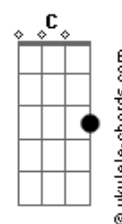

Journey - Signs Of Life

Tom: G

(intro)

(verse 1)

It's been ^G forty days since I heard from you ^A
^{Bm} This waiting game you put me through ^A
^{Em} I feel the silence killing me day to day ^D ^{Bm} ^{Gbm}
^G Losin' hope I lose myself ^A
^{Bm} It's got me thinkin' there's someone else ^A
^{Em} We need to talk you give me metaphors ^D
^C By the way... what are you tryin' to say?

(chorus)

^D Tryin' to not think about you
^{Bm} I'm not a dead man walkin' without you
^C You know I'll be alright
^G I'm showing signs of life ^A ^D (fill 1)
^D You left me barely breathin'
^{Gbm} I've had time for the healing
^G Now I've opened my eyes
^A I'm showing signs of life

(fill 1)

(mini solo)

Acordes

(verse 2)

^G Lyin' next to me... were you ever mine? ^A
^{Bm} Just wasted love and wasted time ^A
^{Em} Did you ever find what you were lookin' for? ^D
^{Bm} The nights you took me breath away ^{Gbm}
^G I'll miss your love I'll miss your touch ^A
^{Bm} But this holdin' on it hurts too much ^A
^{Em} Now it's my time to walk away ^D
^C I'll be okay...

(chorus)

(D)

(bridge)

^C Well tell your friends that you stole my heart ^G
^A But you'll never got a piece of my soul ^D
^{Am} You took my love tore my life apart ^G
^C There's more to me than you'll ever know... ^G ^A

(main solo rhythm)

^{Bm} ^{Gbm}
^G ^A ^{Bm} ^A
^G ^A ^{Bm} ^A
^G ^D ^A

(chorus) (1st half only)

(chorus)

(outro solo)