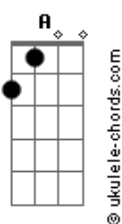

Journey - Signs Of Life

Tom: G

(intro)

(verse 1)

It's been ^G forty days since I heard from you ^A
^{Bm} This waiting game you put me through ^A
^{Em} I feel the silence killing me day to day ^D ^{Bm} ^{Gbm}
^G Losin' hope I lose myself ^A
^{Bm} It's got me thinkin' there's someone else ^A
^{Em} We need to talk you give me metaphors ^D
^C By the way... what are you tryin' to say?

(chorus)

^D Tryin' to not think about you
^{Bm} I'm not a dead man walkin' without you
^C You know I'll be alright
^G I'm showing signs of life ^A ^D (fill 1)
^D You left me barely breathin'
^{Gbm} I've had time for the healing
^G Now I've opened my eyes
^A I'm showing signs of life

(fill 1)

(mini solo)

Acordes

(verse 2)

^G Lyin' next to me... were you ever mine? ^A
^{Bm} Just wasted love and wasted time ^A
^{Em} Did you ever find what you were lookin' for? ^D
^{Bm} The nights you took me breath away ^{Gbm}
^G I'll miss your love I'll miss your touch ^A
^{Bm} But this holdin' on it hurts too much ^A
^{Em} Now it's my time to walk away ^D
^C I'll be okay...

(chorus)

(D)

(bridge)

^C Well tell your friends that you stole my heart ^G
^A But you'll never got a piece of my soul ^D
^{Am} You took my love tore my life apart ^G
^C There's more to me than you'll ever know... ^G ^A

(main solo rhythm)

^{Bm} ^{Gbm}
^G ^A ^{Bm} ^A
^G ^A ^{Bm} ^A
^G ^D ^A

(chorus) (1st half only)

(chorus)

(outro solo)