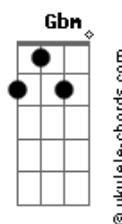

Journey - Signs Of Life

Tom: G

(intro)

(verse 1)

It's been ^G forty days since I heard from you ^A
^{Bm} This waiting game you put me through ^A
^{Em} I feel the silence killing me day to day ^D ^{Bm} ^{Gbm}
^G Losin' hope I lose myself ^A
^{Bm} It's got me thinkin' there's someone else ^A
^{Em} We need to talk you give me metaphors ^D
^C By the way... what are you tryin' to say?

(chorus)

^D Tryin' to not think about you
^{Bm} I'm not a dead man walkin' without you
^C You know I'll be alright
^G I'm showing signs of life ^A ^D (fill 1)
^D You left me barely breathin'
^{Gbm} I've had time for the healing
^G Now I've opened my eyes
^A I'm showing signs of life

(fill 1)

(mini solo)

Acordes

(verse 2)

^G Lyin' next to me... were you ever mine? ^A
^{Bm} Just wasted love and wasted time ^A
^{Em} Did you ever find what you were lookin' for? ^D
^{Bm} The nights you took me breath away ^{Gbm}
^G I'll miss your love I'll miss your touch ^A
^{Bm} But this holdin' on it hurts too much ^A
^{Em} Now it's my time to walk away ^D
^C I'll be okay...

(chorus)

(D)

(bridge)

^C Well tell your friends that you stole my heart ^G
^A But you'll never got a piece of my soul ^D
^{Am} You took my love tore my life apart ^G
^C There's more to me than you'll ever know... ^G ^A

(main solo rhythm)

^{Bm} ^{Gbm}
^G ^A ^{Bm} ^A
^G ^A ^{Bm} ^A
^G ^D ^A

(chorus) (1st half only)

(chorus)

(outro solo)