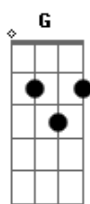

© ukulele-chords.com