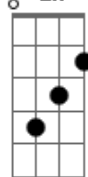

Journey - Separate Ways (worlds Apart)

Tom: G

Intro: (4x): Em D C

Em D
Here we stand
C
World's apart,
Hearts broken in two, two, two
Em D
Sleepless nights
C
Losing ground
Em D C
I'm reaching for you, you, you
Em C D
Feeling that it's gone
Em
Can change your mind
Em C D
If we can't go on
Am C7M
To survive the tide love divides
Em
Someday love will find you
D
Break those chains that bind you
C
One night will remind you
Am
How we touched
D B7 Em
And went our separate ways
Em
If he ever hurts you
D
True love won't desert you
C
You know I still love you
Am
Though we touched
D B7 Em
And went our separate ways
Ponte: Em D C
Em D
Troubled times
C
Caught between
Em D C
Confusions and pain, pain, pain
Em D
Distant eyes

C
Promises we made
Em D C
Were in vain, in vain, in vain
Em C D
If you must go,
Em
I wish you love
Em C D
You'll never walk alone
Am C7M
Take care my love Miss you, love
Em
Someday love will find you
D
Break those chains that bind you
C
One night will remind you
Am
How we touched
D B7 Em
And went our separate ways
Em
If he ever hurts you
D
True love won't desert you
C
You know I still love you
Am
Though we touched
D B7 Em
And went our separate ways
Solo: Em D C Am D B7 x4
Em
Someday love will find you
D
Break those chains that bind you
C
One night will remind you Am D B7 Em
Em
If he ever hurts you
D
True love won't desert you
C
You know I still love you Am D B7 Em
Solo: Em D C Am D B7 x2
Em
No, no
Em
No

Acordes

© ukulele-chords.com

© ukulele-chords.com

Em

© ukulele-chords.com

© ukulele-chords.com

© ukulele-chords.com

© ukulele-chords.com

© ukulele-chords.com

© ukulele-chords.com