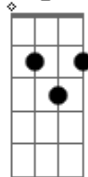

Journey - Separate Ways (worlds Apart)

Tom: G

Intro: (4x): Em D C

Em D
Here we stand
C
World's apart,
Hearts broken in two, two, two
Em D
Sleepless nights
C
Losing ground
Em D C
I'm reaching for you, you, you
Em C D
Feeling that it's gone
Em
Can change your mind
Em C D
If we can't go on
Am C7M
To survive the tide love divides
Em
Someday love will find you
D
Break those chains that bind you
C
One night will remind you
Am
How we touched
D B7 Em
And went our separate ways
Em
If he ever hurts you
D
True love won't desert you
C
You know I still love you
Am
Though we touched
D B7 Em
And went our separate ways
Ponte: Em D C
Em D
Troubled times
C
Caught between
Em D C
Confusions and pain, pain, pain
Em D
Distant eyes

C
Promises we made
Em D C
Were in vain, in vain, in vain
Em C D
If you must go,
Em
I wish you love
Em C D
You'll never walk alone
Am C7M
Take care my love Miss you, love
Em
Someday love will find you
D
Break those chains that bind you
C
One night will remind you
Am
How we touched
D B7 Em
And went our separate ways
Em
If he ever hurts you
D
True love won't desert you
C
You know I still love you
Am
Though we touched
D B7 Em
And went our separate ways
Solo: Em D C Am D B7 x4
Em
Someday love will find you
D
Break those chains that bind you
C
One night will remind you Am D B7 Em
Em
If he ever hurts you
D
True love won't desert you
C
You know I still love you Am D B7 Em
Solo: Em D C Am D B7 x2
Em
No, no
Em
No

Acordes

© ukulele-chords.com

G

© ukulele-chords.com

© ukulele-chords.com

© ukulele-chords.com

© ukulele-chords.com

© ukulele-chords.com

© ukulele-chords.com

© ukulele-chords.com