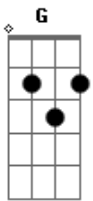

© ukulele-chords.com