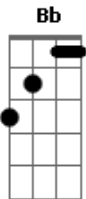

Journey - Remember Me

Tom: F

Intro: Gm F

Gm Bb Gm F C (2x)

Remember me...

Gm Gm F
Find myself all alone in darkness without you

Gm Gm F
Now I can't turn away from what I must do

Eb
You know I'd give my life for you

Eb Gm F
I'll show you how to love someone

Eb F
I know you'll find the way

Gm Bb Gm F C
Say goodbye, close your eyes, remember me

Gm Bb Gm F C
Walk away, the song remains, remember me

Gm Bb Gm F C
We live to watch over you, remember me

Gm Bb Gm F C
Feel I'm gone, my heart lives on, remember me

Eb
Don't you think of this as the end

F
I'll come in through your dreams

Gm Bb F C
Remember me

Gm Bb F C
Close your eyes

Gm Bb F C
Say goodbye, remember me

Gm Bb F C
Say you will, say you will, say you will

Gm Bb F C
Close your eyes, remember me

Gm Bb F C
Say you will, say you will, say you will

Gm Bb F C
Say goodbye, remember me

Acordes

© ukulele-chords.com

© ukulele-chords.com