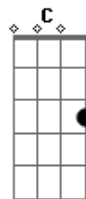

© ukulele-chords.com