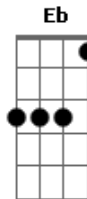

© ukulele-chords.com