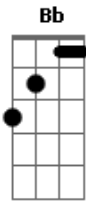

Journey - Remember Me

Tom: F

Intro: Gm F

Gm Bb Gm F C (2x)

Remember me...

Gm Gm F
Find myself all alone in darkness without you

Gm Gm F
Now I can't turn away from what I must do

Eb
You know I'd give my life for you

Eb Gm F
I'll show you how to love someone

Eb F
I know you'll find the way

Gm Bb Gm F C
Say goodbye, close your eyes, remember me

Gm Bb Gm F C
Walk away, the song remains, remember me

Gm Bb Gm F C
We live to watch over you, remember me

Gm Bb Gm F C
Feel I'm gone, my heart lives on, remember me

Eb
Don't you think of this as the end

F
I'll come in through your dreams

Gm Bb F C
Remember me

Gm Bb F C
Close your eyes

Gm Bb F C
Say goodbye, remember me

Gm Bb F C
Say you will, say you will, say you will

Gm Bb F C
Close your eyes, remember me

Gm Bb F C
Say you will, say you will, say you will

Gm Bb F C
Say goodbye, remember me

Acordes

© ukulele-chords.com

© ukulele-chords.com