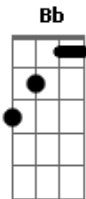

Journey - Remember Me

Tom: F

Intro: Gm F

Gm Bb Gm F C (2x)

Remember me...

Gm Gm F
Find myself all alone in darkness without you

Gm Gm F
Now I can't turn away from what I must do

Eb
You know I'd give my life for you

Eb Gm F
I'll show you how to love someone

Eb F
I know you'll find the way

Gm Bb Gm F C
Say goodbye, close your eyes, remember me

Gm Bb Gm F C
Walk away, the song remains, remember me

Gm Bb Gm F C
We live to watch over you, remember me

Gm Bb Gm F C
Feel I'm gone, my heart lives on, remember me

Eb
Don't you think of this as the end

F
I'll come in through your dreams

Gm Bb F C
Remember me

Gm Bb F C
Close your eyes

Gm Bb F C
Say goodbye, remember me

Gm Bb F C
Say you will, say you will, say you will

Gm Bb F C
Close your eyes, remember me

Gm Bb F C
Say you will, say you will, say you will

Gm Bb F C
Say goodbye, remember me

Acordes

© ukulele-chords.com

© ukulele-chords.com