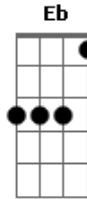

© ukulele-chords.com