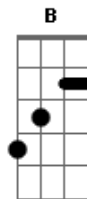

© ukulele-chords.com