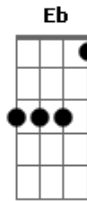

© ukulele-chords.com