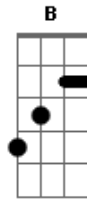

© ukulele-chords.com