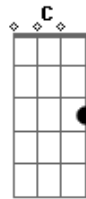

© ukulele-chords.com