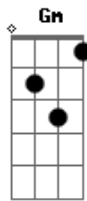

Journey - Remember Me

Tom: F

Intro: Gm F

Gm Bb Gm F C (2x)

Remember me...

Gm Gm F
Find myself all alone in darkness without you

Gm Gm F
Now I can't turn away from what I must do

Eb
You know I'd give my life for you

Eb Gm F
I'll show you how to love someone

Eb F
I know you'll find the way

Gm Bb Gm F C
Say goodbye, close your eyes, remember me

Gm Bb Gm F C
Walk away, the song remains, remember me

Gm Bb Gm F C
We live to watch over you, remember me

Gm Bb Gm F C
Feel I'm gone, my heart lives on, remember me

Eb
Don't you think of this as the end

F
I'll come in through your dreams

Gm Bb F C
Remember me

Gm Bb F C
Close your eyes

Gm Bb F C
Say goodbye, remember me

Gm Bb F C
Say you will, say you will, say you will

Gm Bb F C
Close your eyes, remember me

Gm Bb F C
Say you will, say you will, say you will

Gm Bb F C
Say goodbye, remember me

Acordes

© ukulele-chords.com

© ukulele-chords.com