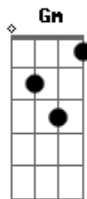

Journey - Remember Me

Tom: F

Intro: Gm F

Gm Bb Gm F C (2x)

Remember me...

Gm Gm F
Find myself all alone in darkness without you

Gm Gm F
Now I can't turn away from what I must do

Eb
You know I'd give my life for you

Eb Gm F
I'll show you how to love someone

Eb F
I know you'll find the way

Gm Bb Gm F C
Say goodbye, close your eyes, remember me

Gm Bb Gm F C
Walk away, the song remains, remember me

Gm Bb Gm F C
We live to watch over you, remember me

Gm Bb Gm F C
Feel I'm gone, my heart lives on, remember me

Eb
Don't you think of this as the end

F
I'll come in through your dreams

Gm Bb F C
Remember me

Gm Bb F C
Close your eyes

Gm Bb F C
Say goodbye, remember me

Gm Bb F C
Say you will, say you will, say you will

Gm Bb F C
Close your eyes, remember me

Gm Bb F C
Say you will, say you will, say you will

Gm Bb F C
Say goodbye, remember me

Acordes

© ukulele-chords.com

© ukulele-chords.com