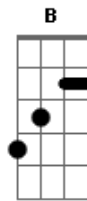

© ukulele-chords.com