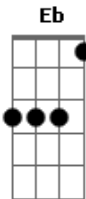

© ukulele-chords.com