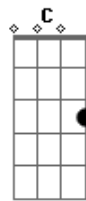

© ukulele-chords.com