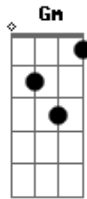

Journey - Remember Me

Tom: F

Intro: Gm F

Gm Bb Gm F C (2x)

Remember me...

Gm Gm F
Find myself all alone in darkness without you

Gm Gm F
Now I can't turn away from what I must do

Eb
You know I'd give my life for you

Eb Gm F
I'll show you how to love someone

Eb F
I know you'll find the way

Gm Bb Gm F C
Say goodbye, close your eyes, remember me

Gm Bb Gm F C
Walk away, the song remains, remember me

Gm Bb Gm F C
We live to watch over you, remember me

Gm Bb Gm F C
Feel I'm gone, my heart lives on, remember me

Eb
Don't you think of this as the end

F
I'll come in through your dreams

Gm Bb F C
Remember me

Gm Bb F C
Close your eyes

Gm Bb F C
Say goodbye, remember me

Gm Bb F C
Say you will, say you will, say you will

Gm Bb F C
Close your eyes, remember me

Gm Bb F C
Say you will, say you will, say you will

Gm Bb F C
Say goodbye, remember me

Acordes

© ukulele-chords.com

© ukulele-chords.com