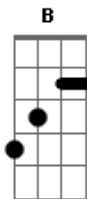

© ukulele-chords.com