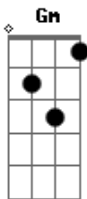

Journey - Remember Me

Tom: F

Intro: Gm F

Gm Bb Gm F C (2x)

Remember me...

Gm Gm F
Find myself all alone in darkness without you

Gm Gm F
Now I can't turn away from what I must do

Eb
You know I'd give my life for you

Eb Gm F
I'll show you how to love someone

Eb F
I know you'll find the way

Gm Bb Gm F C
Say goodbye, close your eyes, remember me

Gm Bb Gm F C
Walk away, the song remains, remember me

Gm Bb Gm F C
We live to watch over you, remember me

Gm Bb Gm F C
Feel I'm gone, my heart lives on, remember me

Eb
Don't you think of this as the end

F
I'll come in through your dreams

Gm Bb F C
Remember me

Gm Bb F C
Close your eyes

Gm Bb F C
Say goodbye, remember me

Gm Bb F C
Say you will, say you will, say you will

Gm Bb F C
Close your eyes, remember me

Gm Bb F C
Say you will, say you will, say you will

Gm Bb F C
Say goodbye, remember me

Acordes

© ukulele-chords.com

© ukulele-chords.com