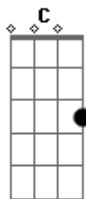

© ukulele-chords.com