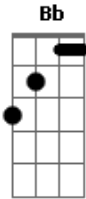

Journey - Remember Me

Tom: F

Intro: Gm F

Gm Bb Gm F C (2x)

Remember me...

Gm Gm F
Find myself all alone in darkness without you

Gm Gm F
Now I can't turn away from what I must do

Eb
You know I'd give my life for you

Eb Gm F
I'll show you how to love someone

Eb F
I know you'll find the way

Gm Bb Gm F C
Say goodbye, close your eyes, remember me

Gm Bb Gm F C
Walk away, the song remains, remember me

Gm Bb Gm F C
We live to watch over you, remember me

Gm Bb Gm F C
Feel I'm gone, my heart lives on, remember me

Eb
Don't you think of this as the end

F
I'll come in through your dreams

Gm Bb F C
Remember me

Gm Bb F C
Close your eyes

Gm Bb F C
Say goodbye, remember me

Gm Bb F C
Say you will, say you will, say you will

Gm Bb F C
Close your eyes, remember me

Gm Bb F C
Say you will, say you will, say you will

Gm Bb F C
Say goodbye, remember me

Acordes

© ukulele-chords.com

© ukulele-chords.com