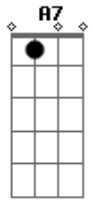

© ukulele-chords.com

© ukulele-chords.com