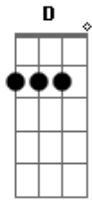

Journey - Open Arms

Tom: D

D **A** **G** **Bm** **A**
G
Lying beside you here in the dark, feeling your heartbeat
with mine
D **A** **G** **Bm** **A** **G**
Softly you whisper You're so sincere How could our love be so
blind
Em **Bm** **A** **D** **A**
G
We sailed on together we drifted apart and here you are by my
side

(**A7** **G** **A7**)

A7 **D** **D** **D** **D** **D** **G** **C**
So now I come to you with open arms Nothing to hide
believe what I say
D **D** **D** **D** **D** **G** **C**
So here I am with open arms Hoping you'll see what your
love means
D

to me Open arms

D **A** **G** **Bm** **A** **G**
Living without you, Living alone, This empty house seems so
cold
D **A** **G** **Bm** **A** **G**
Wanting to Hold You, Wanting you near, How much I wanted you
home
Em **Bm** **A** **D** **A**
G
But now that you've come back, turned night into day I need
you to say

(**A7** **G** **A7**)

A7 **D** **D** **D** **D** **D** **G** **C**
So now I come to you with open arms Nothing to hide
believe what I say
D **D** **D** **D** **D** **G** **C**
So here I am with open arms Hoping you'll see what your
love means
D
to me Open arms

Acordes

© ukulele-chords.com