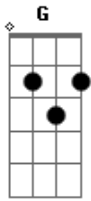

Journey - Open Arms

Tom: D

G D A G Bm A
Lying beside you here in the dark, feeling your heartbeat with mine

D A G Bm A G
Softly you whisper You're so sincere How could our love be so blind

Em Bm A D A
We sailed on together we drifted apart and here you are by my side

(A7 G A7)

A7 D D D D G C
So now I come to you with open arms Nothing to hide believe what I say

D D D D G C
So here I am with open arms Hoping you'll see what your love means

D
to me Open arms

D A G Bm A G
Living without you, Living alone, This empty house seems so cold

D A G Bm A G
Wanting to Hold You, Wanting you near, How much I wanted you home

Em Bm A D A
But now that you've come back, turned night into day I need you to say

(A7 G A7)

A7 D D D D G C
So now I come to you with open arms Nothing to hide believe what I say

D D D D G C
So here I am with open arms Hoping you'll see what your love means

D
to me Open arms

Acordes

© ukulele-chords.com

© ukulele-chords.com

© ukulele-chords.com

© ukulele-chords.com

© ukulele-chords.com