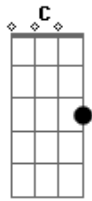

© ukulele-chords.com

© ukulele-chords.com