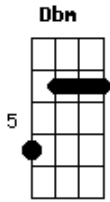

© ukulele-chords.com