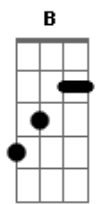

Journey - Never Walk Away

Tom: **D**

E
So young in love they couldn't wait
A
Said their vows had to run away
Dbm **A** **B**
Suddenly, they felt their lives had changed

E
They believed their hearts were strong
A
Just to find they couldn't get along
Dbm **A** **B**
The dream they shared had slowly come undone

(Chorus)

G
Will she go or will she stay
C
Fool herself for one more day
Em **C** **D**
Don't give up Never Walk Away
G
Love's the promise that he made
C
In his heart it still remains
Em **C** **D**
Don't give up Never Walk Away

Same for rest of song. The break for the guitar solo goes to B.

Acordes

© ukulele-chords.com

© ukulele-chords.com

© ukulele-chords.com

© ukulele-chords.com

© ukulele-chords.com

© ukulele-chords.com