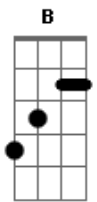

Journey - Never Walk Away

Tom: **D**

E
So young in love they couldn't wait
A
Said their vows had to run away
Dbm **A** **B**
Suddenly, they felt their lives had changed

E
They believed their hearts were strong
A
Just to find they couldn't get along
Dbm **A** **B**
The dream they shared had slowly come undone

(Chorus)

G
Will she go or will she stay
C
Fool herself for one more day
Em **C** **D**
Don't give up Never Walk Away
G
Love's the promise that he made
C
In his heart it still remains
Em **C** **D**
Don't give up Never Walk Away

Same for rest of song. The break for the guitar solo goes to B.

Acordes

© ukulele-chords.com

© ukulele-chords.com

© ukulele-chords.com

© ukulele-chords.com

© ukulele-chords.com

© ukulele-chords.com