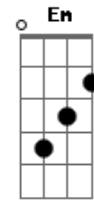

© ukulele-chords.com