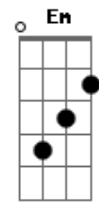

© ukulele-chords.com