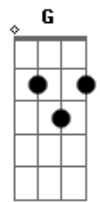

Journey - Never Walk Away

Tom: **D**

E
So young in love they couldn't wait
A
Said their vows had to run away
Dbm **A** **B**
Suddenly, they felt their lives had changed

E
They believed their hearts were strong
A
Just to find they couldn't get along
Dbm **A** **B**
The dream they shared had slowly come undone

(Chorus)

G
Will she go or will she stay
C
Fool herself for one more day
Em **C** **D**
Don't give up Never Walk Away
G
Love's the promise that he made
C
In his heart it still remains
Em **C** **D**
Don't give up Never Walk Away

Same for rest of song. The break for the guitar solo goes to B.

Acordes

© ukulele-chords.com

© ukulele-chords.com

© ukulele-chords.com

© ukulele-chords.com

© ukulele-chords.com

© ukulele-chords.com