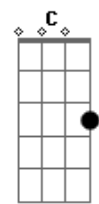

Journey - Never Walk Away

Tom: **D**

E
So young in love they couldn't wait
A
Said their vows had to run away
Dbm **A** **B**
Suddenly, they felt their lives had changed

E
They believed their hearts were strong
A
Just to find they couldn't get along
Dbm **A** **B**
The dream they shared had slowly come undone

(Chorus)

G
Will she go or will she stay
C
Fool herself for one more day
Em **C** **D**
Don't give up Never Walk Away
G
Love's the promise that he made
C
In his heart it still remains
Em **C** **D**
Don't give up Never Walk Away

Same for rest of song. The break for the guitar solo goes to B.

Acordes

© ukulele-chords.com

© ukulele-chords.com

© ukulele-chords.com

© ukulele-chords.com

© ukulele-chords.com

© ukulele-chords.com