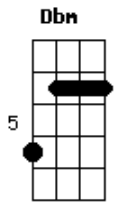

Journey - Never Walk Away

Tom: **D**

E
So young in love they couldn't wait
A
Said their vows had to run away
Dbm **A** **B**
Suddenly, they felt their lives had changed

E
They believed their hearts were strong
A
Just to find they couldn't get along
Dbm **A** **B**
The dream they shared had slowly come undone

(Chorus)

G
Will she go or will she stay
C
Fool herself for one more day
Em **C** **D**
Don't give up Never Walk Away
G
Love's the promise that he made
C
In his heart it still remains
Em **C** **D**
Don't give up Never Walk Away

Same for rest of song. The break for the guitar solo goes to B.

Acordes

© ukulele-chords.com

© ukulele-chords.com

© ukulele-chords.com

© ukulele-chords.com

© ukulele-chords.com

© ukulele-chords.com