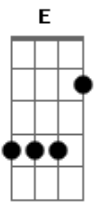

Journey - Never Walk Away

Tom: **D**

E
So young in love they couldn't wait
A
Said their vows had to run away
Dbm **A** **B**
Suddenly, they felt their lives had changed

E
They believed their hearts were strong
A
Just to find they couldn't get along
Dbm **A** **B**
The dream they shared had slowly come undone

(Chorus)

G
Will she go or will she stay
C
Fool herself for one more day
Em **C** **D**
Don't give up Never Walk Away
G
Love's the promise that he made
C
In his heart it still remains
Em **C** **D**
Don't give up Never Walk Away

Same for rest of song. The break for the guitar solo goes to B.

Acordes

© ukulele-chords.com

© ukulele-chords.com

© ukulele-chords.com

© ukulele-chords.com

© ukulele-chords.com

© ukulele-chords.com