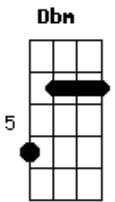

Journey - Never Walk Away

Tom: **D**

E
So young in love they couldn't wait
A
Said their vows had to run away
Dbm **A** **B**
Suddenly, they felt their lives had changed

E
They believed their hearts were strong
A
Just to find they couldn't get along
Dbm **A** **B**
The dream they shared had slowly come undone

(Chorus)

G
Will she go or will she stay
C
Fool herself for one more day
Em **C** **D**
Don't give up Never Walk Away
G
Love's the promise that he made
C
In his heart it still remains
Em **C** **D**
Don't give up Never Walk Away

Same for rest of song. The break for the guitar solo goes to B.

Acordes

© ukulele-chords.com

© ukulele-chords.com

© ukulele-chords.com

© ukulele-chords.com

© ukulele-chords.com

© ukulele-chords.com