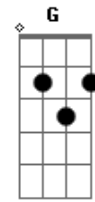

Journey - Never Walk Away

Tom: **D**

E
So young in love they couldn't wait
A
Said their vows had to run away
Dbm **A** **B**
Suddenly, they felt their lives had changed

E
They believed their hearts were strong
A
Just to find they couldn't get along
Dbm **A** **B**
The dream they shared had slowly come undone

(Chorus)

G
Will she go or will she stay
C
Fool herself for one more day
Em **C** **D**
Don't give up Never Walk Away
G
Love's the promise that he made
C
In his heart it still remains
Em **C** **D**
Don't give up Never Walk Away

Same for rest of song. The break for the guitar solo goes to B.

Acordes

© ukulele-chords.com

© ukulele-chords.com

© ukulele-chords.com

© ukulele-chords.com

© ukulele-chords.com

© ukulele-chords.com

© ukulele-chords.com

© ukulele-chords.com