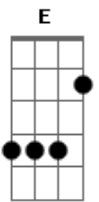

Journey - Never Walk Away

Tom: **D**

E
So young in love they couldn't wait
A
Said their vows had to run away
Dbm **A** **B**
Suddenly, they felt their lives had changed

E
They believed their hearts were strong
A
Just to find they couldn't get along
Dbm **A** **B**
The dream they shared had slowly come undone

(Chorus)

G
Will she go or will she stay
C
Fool herself for one more day
Em **C** **D**
Don't give up Never Walk Away
G
Love's the promise that he made
C
In his heart it still remains
Em **C** **D**
Don't give up Never Walk Away

Same for rest of song. The break for the guitar solo goes to B.

Acordes

© ukulele-chords.com

© ukulele-chords.com

© ukulele-chords.com

© ukulele-chords.com

© ukulele-chords.com

© ukulele-chords.com