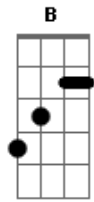

© ukulele-chords.com

© ukulele-chords.com