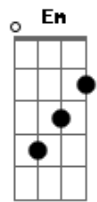

© ukulele-chords.com