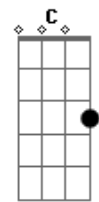

Journey - Never Walk Away

Tom: **D**

E
So young in love they couldn't wait
A
Said their vows had to run away
Dbm **A** **B**
Suddenly, they felt their lives had changed

E
They believed their hearts were strong
A
Just to find they couldn't get along
Dbm **A** **B**
The dream they shared had slowly come undone

(Chorus)

G
Will she go or will she stay
C
Fool herself for one more day
Em **C** **D**
Don't give up Never Walk Away
G
Love's the promise that he made
C
In his heart it still remains
Em **C** **D**
Don't give up Never Walk Away

Same for rest of song. The break for the guitar solo goes to B.

Acordes

© ukulele-chords.com

© ukulele-chords.com

© ukulele-chords.com

© ukulele-chords.com

© ukulele-chords.com

© ukulele-chords.com