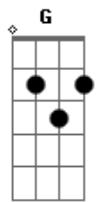

Journey - Never Walk Away

Tom: **D**

E
So young in love they couldn't wait
A
Said their vows had to run away
Dbm **A** **B**
Suddenly, they felt their lives had changed

E
They believed their hearts were strong
A
Just to find they couldn't get along
Dbm **A** **B**
The dream they shared had slowly come undone

(Chorus)

G
Will she go or will she stay
C
Fool herself for one more day
Em **C** **D**
Don't give up Never Walk Away
G
Love's the promise that he made
C
In his heart it still remains
Em **C** **D**
Don't give up Never Walk Away

Same for rest of song. The break for the guitar solo goes to B.

Acordes

© ukulele-chords.com

© ukulele-chords.com

© ukulele-chords.com

© ukulele-chords.com

© ukulele-chords.com

© ukulele-chords.com