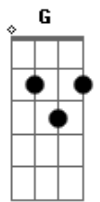

Journey - Never Walk Away

Tom: **D**

E
So young in love they couldn't wait
A
Said their vows had to run away
Dbm **A** **B**
Suddenly, they felt their lives had changed

E
They believed their hearts were strong
A
Just to find they couldn't get along
Dbm **A** **B**
The dream they shared had slowly come undone

(Chorus)

G
Will she go or will she stay
C
Fool herself for one more day
Em **C** **D**
Don't give up Never Walk Away
G
Love's the promise that he made
C
In his heart it still remains
Em **C** **D**
Don't give up Never Walk Away

Same for rest of song. The break for the guitar solo goes to B.

Acordes

© ukulele-chords.com

© ukulele-chords.com

© ukulele-chords.com

© ukulele-chords.com

© ukulele-chords.com

© ukulele-chords.com