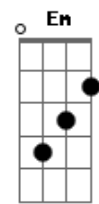

© ukulele-chords.com