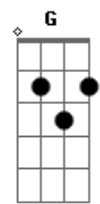

Journey - Never Walk Away

Tom: **D**

E
So young in love they couldn't wait
A
Said their vows had to run away
Dbm **A** **B**
Suddenly, they felt their lives had changed

E
They believed their hearts were strong
A
Just to find they couldn't get along
Dbm **A** **B**
The dream they shared had slowly come undone

(Chorus)

G
Will she go or will she stay
C
Fool herself for one more day
Em **C** **D**
Don't give up Never Walk Away
G
Love's the promise that he made
C
In his heart it still remains
Em **C** **D**
Don't give up Never Walk Away

Same for rest of song. The break for the guitar solo goes to B.

Acordes

© ukulele-chords.com

© ukulele-chords.com

© ukulele-chords.com

© ukulele-chords.com

© ukulele-chords.com

© ukulele-chords.com