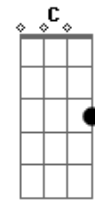

© ukulele-chords.com

© ukulele-chords.com