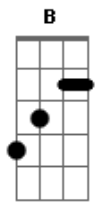

Journey - Never Walk Away

Tom: **D**

E
So young in love they couldn't wait
A
Said their vows had to run away
Dbm **A** **B**
Suddenly, they felt their lives had changed

E
They believed their hearts were strong
A
Just to find they couldn't get along
Dbm **A** **B**
The dream they shared had slowly come undone

(Chorus)

G
Will she go or will she stay
C
Fool herself for one more day
Em **C** **D**
Don't give up Never Walk Away
G
Love's the promise that he made
C
In his heart it still remains
Em **C** **D**
Don't give up Never Walk Away

Same for rest of song. The break for the guitar solo goes to B.

Acordes

© ukulele-chords.com

© ukulele-chords.com

© ukulele-chords.com

© ukulele-chords.com

© ukulele-chords.com

© ukulele-chords.com