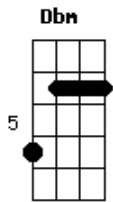

Journey - Never Walk Away

Tom: **D**

E
So young in love they couldn't wait
A
Said their vows had to run away
Dbm **A** **B**
Suddenly, they felt their lives had changed

E
They believed their hearts were strong
A
Just to find they couldn't get along
Dbm **A** **B**
The dream they shared had slowly come undone

(Chorus)

G
Will she go or will she stay
C
Fool herself for one more day
Em **C** **D**
Don't give up Never Walk Away
G
Love's the promise that he made
C
In his heart it still remains
Em **C** **D**
Don't give up Never Walk Away

Same for rest of song. The break for the guitar solo goes to B.

Acordes

© ukulele-chords.com

© ukulele-chords.com

© ukulele-chords.com

© ukulele-chords.com

© ukulele-chords.com

© ukulele-chords.com