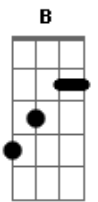

Journey - Never Walk Away

Tom: **D**

E
So young in love they couldn't wait
A
Said their vows had to run away
Dbm **A** **B**
Suddenly, they felt their lives had changed

E
They believed their hearts were strong
A
Just to find they couldn't get along
Dbm **A** **B**
The dream they shared had slowly come undone

(Chorus)

G
Will she go or will she stay
C
Fool herself for one more day
Em **C** **D**
Don't give up Never Walk Away
G
Love's the promise that he made
C
In his heart it still remains
Em **C** **D**
Don't give up Never Walk Away

Same for rest of song. The break for the guitar solo goes to B.

Acordes

© ukulele-chords.com

© ukulele-chords.com

© ukulele-chords.com

© ukulele-chords.com

© ukulele-chords.com

© ukulele-chords.com