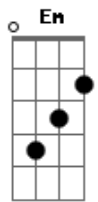

© ukulele-chords.com