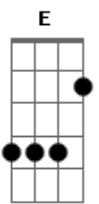

Journey - Never Walk Away

Tom: **D**

E
So young in love they couldn't wait
A
Said their vows had to run away
Dbm **A** **B**
Suddenly, they felt their lives had changed

E
They believed their hearts were strong
A
Just to find they couldn't get along
Dbm **A** **B**
The dream they shared had slowly come undone

(Chorus)

G
Will she go or will she stay
C
Fool herself for one more day
Em **C** **D**
Don't give up Never Walk Away
G
Love's the promise that he made
C
In his heart it still remains
Em **C** **D**
Don't give up Never Walk Away

Same for rest of song. The break for the guitar solo goes to B.

Acordes

© ukulele-chords.com

© ukulele-chords.com

© ukulele-chords.com

© ukulele-chords.com

© ukulele-chords.com

© ukulele-chords.com