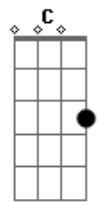

Journey - Never Walk Away

Tom: **D**

E
So young in love they couldn't wait
A
Said their vows had to run away
Dbm **A** **B**
Suddenly, they felt their lives had changed

E
They believed their hearts were strong
A
Just to find they couldn't get along
Dbm **A** **B**
The dream they shared had slowly come undone

(Chorus)

G
Will she go or will she stay
C
Fool herself for one more day
Em **C** **D**
Don't give up Never Walk Away
G
Love's the promise that he made
C
In his heart it still remains
Em **C** **D**
Don't give up Never Walk Away

Same for rest of song. The break for the guitar solo goes to B.

Acordes

© ukulele-chords.com

© ukulele-chords.com

© ukulele-chords.com

© ukulele-chords.com

© ukulele-chords.com

© ukulele-chords.com