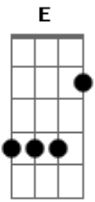

© ukulele-chords.com