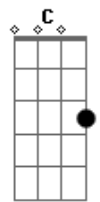

Journey - Never Walk Away

Tom: **D**

E
So young in love they couldn't wait
A
Said their vows had to run away
Dbm **A** **B**
Suddenly, they felt their lives had changed

E
They believed their hearts were strong
A
Just to find they couldn't get along
Dbm **A** **B**
The dream they shared had slowly come undone

(Chorus)

G
Will she go or will she stay
C
Fool herself for one more day
Em **C** **D**
Don't give up Never Walk Away
G
Love's the promise that he made
C
In his heart it still remains
Em **C** **D**
Don't give up Never Walk Away

Same for rest of song. The break for the guitar solo goes to B.

Acordes

© ukulele-chords.com

© ukulele-chords.com

© ukulele-chords.com

© ukulele-chords.com

© ukulele-chords.com

© ukulele-chords.com