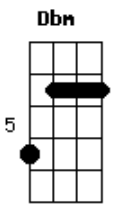

Journey - Never Walk Away

Tom: **D**

E
So young in love they couldn't wait
A
Said their vows had to run away
Dbm **A** **B**
Suddenly, they felt their lives had changed

E
They believed their hearts were strong
A
Just to find they couldn't get along
Dbm **A** **B**
The dream they shared had slowly come undone

(Chorus)

G
Will she go or will she stay
C
Fool herself for one more day
Em **C** **D**
Don't give up Never Walk Away
G
Love's the promise that he made
C
In his heart it still remains
Em **C** **D**
Don't give up Never Walk Away

Same for rest of song. The break for the guitar solo goes to B.

Acordes

© ukulele-chords.com

© ukulele-chords.com

© ukulele-chords.com

© ukulele-chords.com

© ukulele-chords.com

© ukulele-chords.com