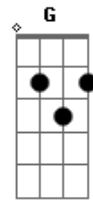

Journey - Ligths

Tom: D

Intro: D Bm D A Bm C D

When the lights go down in the City

And the sun shines on - the bay

I want to be there - in my city - Ooh, ooh

So you think - you're lonely

Well my friend I'm lonely too

I want to get back - to my city by the bay - Ooh, ooh

It's sad - oh - there's been mornings out on the road

Without you - Without your charms

Ooh, my, my, my my my my - Ooh, ooh

(Repete 1 Verso)

Ponte: Bm G D Bm G D A Bm G D Bm C D

(Repete 1 Verso)

Ooh, ooh

Acordes

© ukulele-chords.com

© ukulele-chords.com

© ukulele-chords.com

© ukulele-chords.com

© ukulele-chords.com