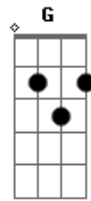

© ukulele-chords.com