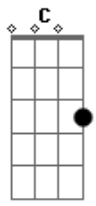

© ukulele-chords.com