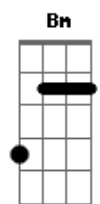

© ukulele-chords.com