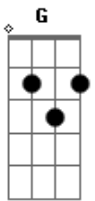

© ukulele-chords.com