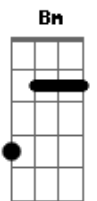

© ukulele-chords.com