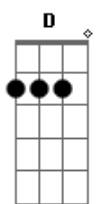

© ukulele-chords.com