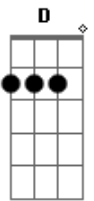

© ukulele-chords.com