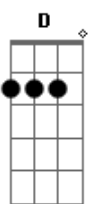

© ukulele-chords.com