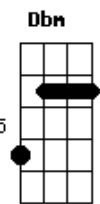

© ukulele-chords.com