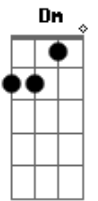

© ukulele-chords.com