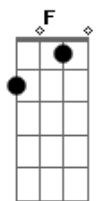

Journey - Edge Of The Blade

Tom: F

Dm **Bb**
You've been tryin', very hard
Dm **Bb**
Now this time you've gone too far
Dm **Bb**
Your performance perfect
Dm **Bb**
In every way -- perfect!

Dm **Bb**
I hear rumors all around
Dm
Contracts and lawyers
Bb
And champagne downtown
Dm
Tell me what you think
Bb **Dm** **Bb**
You want me to do

Dm **Bb**
I've been always fair with you
Dm
Turning on me
Bb
After all we've been through
Dm **Bb**
You want trouble then that's just
Dm **Bb**
The way it will be

Dm
You're caught up in the power
A blue magical maze
Gm
Now the circle is broken
In a spellbinding rage
Bb
Better see if you're holdin'
Gm **A**
The wrong edge of the blade
(D E C Bb)
(D E Bb)

Gm
You're caught up in the power
A blue magical maze
Bb
Gm
Better see if you're holdin'
A
The wrong edge of the blade
Gm
Now the circle is broken
In a spellbinding rage
Bb
Gm
Better see if you're holdin'
A
The wrong edge of the blade

Acordes

© ukulele-chords.com