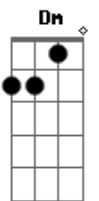

© ukulele-chords.com