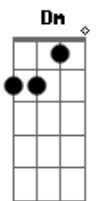

© ukulele-chords.com