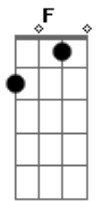

Journey - Edge Of The Blade

Tom: F

Dm **Bb**
You've been tryin', very hard
Dm **Bb**
Now this time you've gone too far
Dm **Bb**
Your performance perfect
Dm **Bb**
In every way -- perfect!

Dm **Bb**
I hear rumors all around
Dm
Contracts and lawyers
Bb
And champagne downtown
Dm
Tell me what you think
Bb **Dm** **Bb**
You want me to do

Dm **Bb**
I've been always fair with you
Dm
Turning on me
Bb
After all we've been through
Dm **Bb**
You want trouble then that's just
Dm **Bb**
The way it will be

Dm
You're caught up in the power
A blue magical maze
Gm
Now the circle is broken
In a spellbinding rage
Bb
Better see if you're holdin'
Gm **A**
The wrong edge of the blade
(D E C Bb)
(D E Bb)

Gm
You're caught up in the power
A blue magical maze
Bb
Gm
Better see if you're holdin'
A
The wrong edge of the blade
Gm
Now the circle is broken
In a spellbinding rage
Bb
Gm
Better see if you're holdin'
A
The wrong edge of the blade

Acordes

© ukulele-chords.com