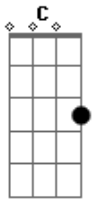

© ukulele-chords.com