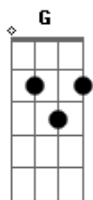

Journey - Be Good To Yourself

Tom: D

Intro: G C Em C D

E A
Runnin' out of self-control

B
Gettin' close to an overload

E
Up against a no win situation

A
Shoulder to shoulder, push and shove

Dbm
I'm hangin' up my boxin' gloves

A B E
I'm ready for a long vacation

G C Em
Be good to yourself when, nobody else will

D

Oh be good to yourself
G C Em
You're walkin' a high wire, caught in a cross fire

D
Oh be good to yourself

E A
When you can't give no more

B
They want it all but you gotta say no

E
I'm turnin' off the noise that makes me crazy

A
Lookin' back with no regrets

Dbm
To forgive is to forget

A B E
I want a little peace of mind to turn to

Acordes

© ukulele-chords.com