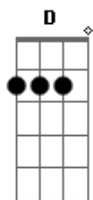

B
They want it all but you gotta say no

E
I'm turnin' off the noise that makes me crazy

A
Lookin' back with no regrets

Dbm
To forgive is to forget

A B E
I want a little peace of mind to turn to

Acordes

© ukulele-chords.com