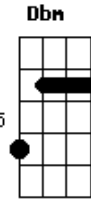

© ukulele-chords.com