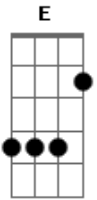

© ukulele-chords.com