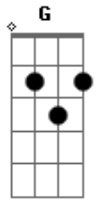

© ukulele-chords.com