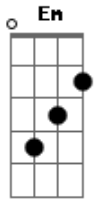

© ukulele-chords.com