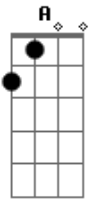

© ukulele-chords.com