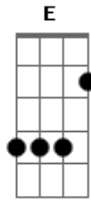

© ukulele-chords.com