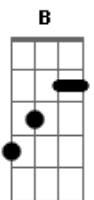

© ukulele-chords.com