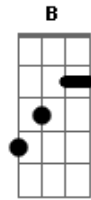

© ukulele-chords.com