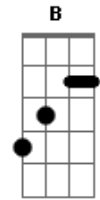

© ukulele-chords.com