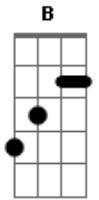

© ukulele-chords.com