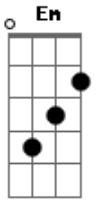

© ukulele-chords.com