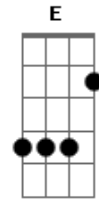

© ukulele-chords.com