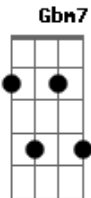

© ukulele-chords.com