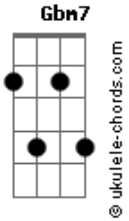

Jotta Herre - Penina

tom:

Intro: A Gbm7 D E

A Gbm7
Penina, Penina
D E
Penina, one night

A Gbm7
I've been to Aldebaran
D E
I had a good time there
A Gbm7
Then I came to Penina
D E
And found good friends

A Gbm7
Penina, Penina
D E
Penina, one night
A Gbm7
Penina, Penina
D E
Penina, one night

A Gbm7
Drinking liquids, drinking music
D E
Time has come, fill my heart
A Gbm7
Beat the drums, take me home
D E
Help me, friends, free my soul

Acordes

A Gbm7
Penina, Penina
D E
Penina, one night
A Gbm7
Penina, Penina
D E
Penina, one night

A Gbm7
Time has come, time has gone
D E
Time to bed, forgive me, friends
A Gbm7
Take my arm, girl, let's go home
D E
Thank you all, left on board

A Gbm7
Penina, Penina
D E
Penina, one night
A Gbm7
Penina, Penina
D E
Penina, one night

A
Penina
Gbm7
Penina
D
Penina
E
Penina