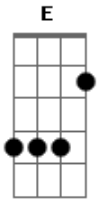

# Jotta Herre - Penina

tom:

Intro: A Gbm7 D E

A Gbm7  
Penina, Penina  
D E  
Penina, one night

A Gbm7  
I've been to Aldebaran  
D E  
I had a good time there  
A Gbm7  
Then I came to Penina  
D E  
And found good friends

## Acordes

© ukulele-chords.com

© ukulele-chords.com

© ukulele-chords.com

© ukulele-chords.com

A Gbm7  
Penina, Penina  
D E  
Penina, one night  
A Gbm7  
Penina, Penina  
D E  
Penina, one night

A Gbm7  
Time has come, time has gone  
D E  
Time to bed, forgive me, friends  
A Gbm7  
Take my arm, girl, let's go home  
D E  
Thank you all, left on board