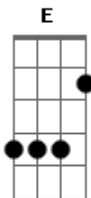

# Jotta Herre - Penina

tom:

Intro: A Gbm7 D E

A Gbm7  
Penina, Penina  
D E  
Penina, one night

A Gbm7  
I've been to Aldebaran  
D E  
I had a good time there  
A Gbm7  
Then I came to Penina  
D E  
And found good friends

## Acordes

© ukulele-chords.com

© ukulele-chords.com

© ukulele-chords.com

© ukulele-chords.com

A Gbm7  
Penina, Penina  
D E  
Penina, one night  
A Gbm7  
Penina, Penina  
D E  
Penina, one night

A Gbm7  
Time has come, time has gone  
D E  
Time to bed, forgive me, friends  
A Gbm7  
Take my arm, girl, let's go home  
D E  
Thank you all, left on board