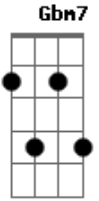

© ukulele-chords.com