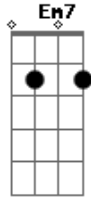

© ukulele-chords.com