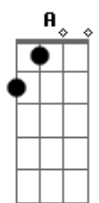

Tom: A
Intro: Gbm

Gbm
If I was just a little bit stronger, baby
Could've made it last a little bit longer, maybe
E
Could've made it on my own, I should've just let you go
Gbm
I should've been a little bit stronger, baby

Gbm
If I was just a little bit sweeter, baby
E
I know, I know, I know I wouldn't be here alone
Gbm
Thank God I'm a little bit meaner, baby

Refrão:
Bm
I am what I am, you did what you did
Gbm
I'm glad I'm not a sinner, baby, 'cuz here's the twist
D Db Bm
You are what you are, I saw what I saw
A Db Gbm
Karma is your master, and you're the bitch

(Gbm)
Gbm
You could've tried a little bit harder, baby
You could've been a little bit smarter, baby
E
I tried not to see when you were on and off for me
Gbm
You could've tried a little bit harder, baby

Refrão:
Bm

I am what I am, you did what you did
Gbm
I'm glad I'm not a sinner, baby, 'cuz here's the twist
D Db Bm
You are what you are, I saw what I saw
A Db
Come as your master, and you're the bitch

B
Yes, you are.
Gbm
Now I got a loaded gun, now baby
Gonna love to watch you run like a lady
E
And cry like a baby just like I did when you had gone

See I..
E
I should've been a little bit stronger
I should've been a little bit harder
Gbm
Should've been a little bit tougher
Should've been a little bit smarter
Should've been a little bit rougher
Should've been a little bit stronger
Should've run a little bit faster
E

Away from you baby
Gbm
Away from you..

(Gbm E) (2x)

E
I made it on my own
Gbm
Now the feeling's gone
It's so gone.

Acordes

© ukulele-chords.com