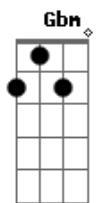

Away from you baby
Gbm
Away from you..

(Gbm E) (2x)

E
I made it on my own
Gbm
Now the feeling's gone
It's so gone.

Acordes

© ukulele-chords.com

© ukulele-chords.com

© ukulele-chords.com

© ukulele-chords.com