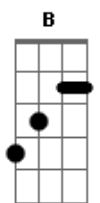

© ukulele-chords.com