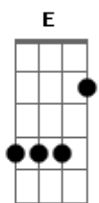

Refrão:
Bm

I am what I am, you did what you did
Gbm
I'm glad I'm not a sinner, baby, 'cuz here's the twist
D Db Bm
You are what you are, I saw what I saw
A Db
Come as your master, and you're the bitch

B
Yes, you are.
Gbm
Now I got a loaded gun, now baby
Gonna love to watch you run like a lady
E
And cry like a baby just like I did when you had gone
See I..

Away from you baby
Gbm
Away from you..

(Gbm E) (2x)

E
I made it on my own
Gbm
Now the feeling's gone
It's so gone.

Acordes

© ukulele-chords.com

© ukulele-chords.com

© ukulele-chords.com

© ukulele-chords.com