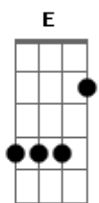

Refrão:
Bm

I am what I am, you did what you did
Gbm
I'm glad I'm not a sinner, baby, 'cuz here's the twist
D Db Bm
You are what you are, I saw what I saw
A Db
Come as your master, and you're the bitch

B
Yes, you are.
Gbm
Now I got a loaded gun, now baby
Gonna love to watch you run like a lady
E
And cry like a baby just like I did when you had gone

Away from you baby
Gbm
Away from you..

(Gbm E) (2x)

E
I made it on my own
Gbm
Now the feeling's gone
It's so gone.

Acordes

© ukulele-chords.com

© ukulele-chords.com

© ukulele-chords.com

© ukulele-chords.com