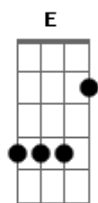

Refrão:
Bm

I am what I am, you did what you did
Gbm
I'm glad I'm not a sinner, baby, 'cuz here's the twist
D Db Bm
You are what you are, I saw what I saw
A Db
Come as your master, and you're the bitch

B
Yes, you are.
Gbm
Now I got a loaded gun, now baby
Gonna love to watch you run like a lady
E
And cry like a baby just like I did when you had gone
See I..

Away from you baby
Gbm
Away from you..

(Gbm E) (2x)

E
I made it on my own
Gbm
Now the feeling's gone
It's so gone.

Acordes

© ukulele-chords.com

© ukulele-chords.com

© ukulele-chords.com

© ukulele-chords.com