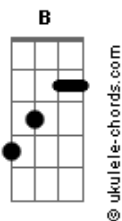

Josiah Queen - The Prodigal

tom:

Eb (forma dos acordes no tom de **B**)

Capostrate na 4ª casa
Intro: **Em D G Cadd9 G**

[Primeira Parte]

Em G
I've been sick and tired
Em D G
Of being sick and tired
Em D G
Searching far and wide
Em D G
For something that feels real
Em D G
Something that feels real

[Pré-Refrão]

Em
I don't want to lose my soul
G
Chasing after things that don't
G D
Lead Me straight to you

[Refrão]

Cadd9 G D Em
Oh, oh, I'm lost in the feeling
Cadd9 G D
Oh, oh, I ain't from this world
Em
Going Back to Eden
G
Ain't gonna be easy
G D Cadd9
But it leads me straight to you
Cadd9 D
Now I'm running home

Like the Prodigal

[Segunda Parte]

Em G
I don't need the money
Em D G
I don't want the fame
Em D G
I don't want what I can't take

With me in the grave

[Pré-Refrão]

Acordes

Em

I don't want to lose my soul
G
Chasing after things that don't
G D
Lead Me straight to you