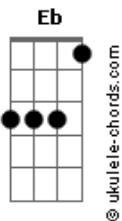

Josiah Queen - The Prodigal

tom:

Eb (forma dos acordes no tom de **B**)

Capostrate na 4ª casa
Intro: **Em D G Cadd9 G**

[Primeira Parte]

Em G
I've been sick and tired
Em D G
Of being sick and tired
Em D G
Searching far and wide
Em D G
For something that feels real
Em D G
Something that feels real

[Pré-Refrão]

Em
I don't want to lose my soul
G
Chasing after things that don't
G D
Lead Me straight to you

[Refrão]

Cadd9 G D Em
Oh, oh, I'm lost in the feeling
Cadd9 G D
Oh, oh, I ain't from this world
Em
Going Back to Eden
G
Ain't gonna be easy
G D Cadd9
But it leads me straight to you
Cadd9 D
Now I'm running home

Like the Prodigal

[Segunda Parte]

Em G
I don't need the money
Em D G
I don't want the fame
Em D G
I don't want what I can't take

With me in the grave

[Pré-Refrão]

Acordes

Em

I don't want to lose my soul
G
Chasing after things that don't
G D
Lead Me straight to you