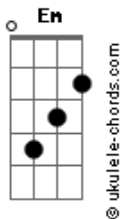

Josiah Queen - The Prodigal

tom:

Eb (forma dos acordes no tom de **B**)

Capostrate na 4ª casa
Intro: **Em D G Cadd9 G**

[Primeira Parte]

Em G
I've been sick and tired
Em D G
Of being sick and tired
Em D G
Searching far and wide
Em D G
For something that feels real
Em D G
Something that feels real

[Pré-Refrão]

Em
I don't want to lose my soul
G
Chasing after things that don't
G D
Lead Me straight to you

[Refrão]

Cadd9 G D Em
Oh, oh, I'm lost in the feeling
Cadd9 G D
Oh, oh, I ain't from this world
Em
Going Back to Eden
G
Ain't gonna be easy
G D Cadd9
But it leads me straight to you
Cadd9 D
Now I'm running home

Like the Prodigal

[Segunda Parte]

Em G
I don't need the money
Em D G
I don't want the fame
Em D G
I don't want what I can't take

With me in the grave

[Pré-Refrão]

Acordes

Em

I don't want to lose my soul
G
Chasing after things that don't
G D
Lead Me straight to you