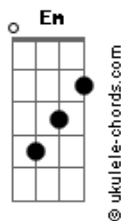

Josiah Queen - The Prodigal

tom:

Eb (forma dos acordes no tom de **B**)

Capostrate na 4ª casa
Intro: **Em D G Cadd9 G**

[Primeira Parte]

Em G
I've been sick and tired
Em D G
Of being sick and tired
Em D G
Searching far and wide
Em D G
For something that feels real
Em D G
Something that feels real

[Pré-Refrão]

Em
I don't want to lose my soul
G
Chasing after things that don't
G D
Lead Me straight to you

[Refrão]

Cadd9 G D Em
Oh, oh, I'm lost in the feeling
Cadd9 G D
Oh, oh, I ain't from this world
Em
Going Back to Eden
G
Ain't gonna be easy
G D Cadd9
But it leads me straight to you
Cadd9 D
Now I'm running home

Like the Prodigal

[Segunda Parte]

Em G
I don't need the money
Em D G
I don't want the fame
Em D G
I don't want what I can't take

With me in the grave

[Pré-Refrão]

Acordes

Em

I don't want to lose my soul
G
Chasing after things that don't
G D
Lead Me straight to you