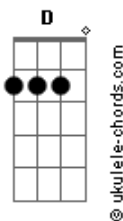

Josiah Queen - The Prodigal

tom:

Eb (forma dos acordes no tom de **B**)

Capostrate na 4ª casa
Intro: **Em D G Cadd9 G**

[Primeira Parte]

Em G
I've been sick and tired
Em D G
Of being sick and tired
Em D G
Searching far and wide
Em D G
For something that feels real
Em D G
Something that feels real

Like the Prodigal

[Segunda Parte]

Em G
I don't need the money
Em D G
I don't want the fame
Em D G
I don't want what I can't take

With me in the grave

[Pré-Refrão]

Acordes

Em

I don't want to lose my soul
G
Chasing after things that don't
G D
Lead Me straight to you