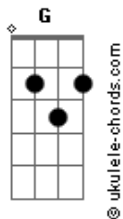

Josiah Queen - The Prodigal

tom:

Eb (forma dos acordes no tom de **B**)

Capostrate na 4ª casa
Intro: **Em D G Cadd9 G**

[Primeira Parte]

Em G
I've been sick and tired
Em D G
Of being sick and tired
Em D G
Searching far and wide
Em D G
For something that feels real
Em D G
Something that feels real

[Pré-Refrão]

Em
I don't want to lose my soul
G
Chasing after things that don't
G D
Lead Me straight to you

[Refrão]

Cadd9 G D Em
Oh, oh, I'm lost in the feeling
Cadd9 G D
Oh, oh, I ain't from this world
Em
Going Back to Eden
G
Ain't gonna be easy
G D Cadd9
But it leads me straight to you
Cadd9 D
Now I'm running home

Like the Prodigal

[Segunda Parte]

Em G
I don't need the money
Em D G
I don't want the fame
Em D G
I don't want what I can't take

With me in the grave

[Pré-Refrão]

Acordes

Em

I don't want to lose my soul
G
Chasing after things that don't
G D
Lead Me straight to you