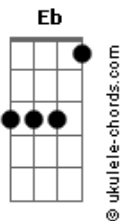

Josiah Queen - The Prodigal

tom:

Eb (forma dos acordes no tom de **B**)

Capostrate na 4ª casa
Intro: **Em D G Cadd9 G**

[Primeira Parte]

Em G
I've been sick and tired
Em D G
Of being sick and tired
Em D G
Searching far and wide
Em D G
For something that feels real
Em D G
Something that feels real

[Pré-Refrão]

Em
I don't want to lose my soul
G
Chasing after things that don't
G D
Lead Me straight to you

[Refrão]

Cadd9 G D Em
Oh, oh, I'm lost in the feeling
Cadd9 G D
Oh, oh, I ain't from this world
Em
Going Back to Eden
G
Ain't gonna be easy
G D Cadd9
But it leads me straight to you
Cadd9 D
Now I'm running home

Like the Prodigal

[Segunda Parte]

Em G
I don't need the money
Em D G
I don't want the fame
Em D G
I don't want what I can't take

With me in the grave

[Pré-Refrão]

Acordes

Em

I don't want to lose my soul
G
Chasing after things that don't
G D
Lead Me straight to you