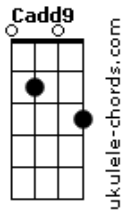

Josiah Queen - The Prodigal

tom:

Eb (forma dos acordes no tom de **B**)

Capostrate na 4ª casa
Intro: **Em D G Cadd9 G**

[Primeira Parte]

Em G
I've been sick and tired
Em D G
Of being sick and tired
Em D G
Searching far and wide
Em D G
For something that feels real
Em D G
Something that feels real

[Pré-Refrão]

Em
I don't want to lose my soul
G
Chasing after things that don't
G D
Lead Me straight to you

[Refrão]

Cadd9 G D Em
Oh, oh, I'm lost in the feeling
Cadd9 G D
Oh, oh, I ain't from this world
Em
Going Back to Eden
G
Ain't gonna be easy
G D Cadd9
But it leads me straight to you
Cadd9 D
Now I'm running home

Like the Prodigal

[Segunda Parte]

Em G
I don't need the money
Em D G
I don't want the fame
Em D G
I don't want what I can't take

With me in the grave

[Pré-Refrão]

Acordes

Em

I don't want to lose my soul
G
Chasing after things that don't
G D
Lead Me straight to you