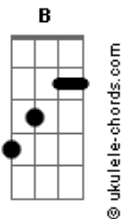

Josiah Queen - The Prodigal

tom:

Eb (forma dos acordes no tom de **B**)

Capostrate na 4ª casa
Intro: **Em D G Cadd9 G**

[Primeira Parte]

Em G
I've been sick and tired
Em D G
Of being sick and tired
Em D G
Searching far and wide
Em D G
For something that feels real
Em D G
Something that feels real

[Pré-Refrão]

Em
I don't want to lose my soul
G
Chasing after things that don't
G D
Lead Me straight to you

[Refrão]

Cadd9 G D Em
Oh, oh, I'm lost in the feeling
Cadd9 G D
Oh, oh, I ain't from this world
Em
Going Back to Eden
G
Ain't gonna be easy
G D Cadd9
But it leads me straight to you
Cadd9 D
Now I'm running home

Like the Prodigal

[Segunda Parte]

Em G
I don't need the money
Em D G
I don't want the fame
Em D G
I don't want what I can't take

With me in the grave

[Pré-Refrão]

Acordes

Em

I don't want to lose my soul
G
Chasing after things that don't
G D
Lead Me straight to you