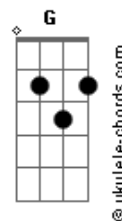

Josiah Queen - The Prodigal

tom:

Eb (forma dos acordes no tom de **B**)

Capostrate na 4ª casa
Intro: **Em D G Cadd9 G**

[Primeira Parte]

Em G
I've been sick and tired
Em D G
Of being sick and tired
Em D G
Searching far and wide
Em D G
For something that feels real
Em D G
Something that feels real

[Pré-Refrão]

Em
I don't want to lose my soul
G
Chasing after things that don't
G D
Lead Me straight to you

[Refrão]

Cadd9 G D Em
Oh, oh, I'm lost in the feeling
Cadd9 G D
Oh, oh, I ain't from this world
Em
Going Back to Eden
G
Ain't gonna be easy
G D Cadd9
But it leads me straight to you
Cadd9 D
Now I'm running home

Like the Prodigal

[Segunda Parte]

Em G
I don't need the money
Em D G
I don't want the fame
Em D G
I don't want what I can't take

With me in the grave

[Pré-Refrão]

Acordes

Em

I don't want to lose my soul
G
Chasing after things that don't
G D
Lead Me straight to you