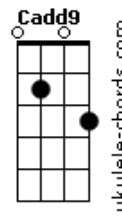

Josiah Queen - The Prodigal

tom:

Eb (forma dos acordes no tom de **B**)

Capostrate na 4ª casa
Intro: **Em D G Cadd9 G**

[Primeira Parte]

Em G
I've been sick and tired
Em D G
Of being sick and tired
Em D G
Searching far and wide
Em D G
For something that feels real
Em D G
Something that feels real

[Pré-Refrão]

Em
I don't want to lose my soul
G
Chasing after things that don't
G D
Lead Me straight to you

[Refrão]

Cadd9 G D Em
Oh, oh, I'm lost in the feeling
Cadd9 G D
Oh, oh, I ain't from this world
Em
Going Back to Eden
G
Ain't gonna be easy
G D Cadd9
But it leads me straight to you
Cadd9 D
Now I'm running home

Like the Prodigal

[Segunda Parte]

Em G
I don't need the money
Em D G
I don't want the fame
Em D G
I don't want what I can't take

With me in the grave

[Pré-Refrão]

Acordes

Em

I don't want to lose my soul
G
Chasing after things that don't
G D
Lead Me straight to you