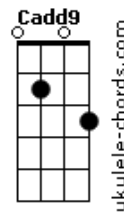

Josiah Queen - The Prodigal

tom:

Eb (forma dos acordes no tom de **B**)

Capostrate na 4ª casa
Intro: **Em D G Cadd9 G**

[Primeira Parte]

Em G
I've been sick and tired
Em D G
Of being sick and tired
Em D G
Searching far and wide
Em D G
For something that feels real
Em D G
Something that feels real

[Pré-Refrão]

Em
I don't want to lose my soul
G
Chasing after things that don't
G D
Lead Me straight to you

[Refrão]

Cadd9 G D Em
Oh, oh, I'm lost in the feeling
Cadd9 G D
Oh, oh, I ain't from this world
Em
Going Back to Eden
G
Ain't gonna be easy
G D Cadd9
But it leads me straight to you
Cadd9 D
Now I'm running home

Like the Prodigal

[Segunda Parte]

Em G
I don't need the money
Em D G
I don't want the fame
Em D G
I don't want what I can't take

With me in the grave

[Pré-Refrão]

Acordes

Em

I don't want to lose my soul
G
Chasing after things that don't
G D
Lead Me straight to you