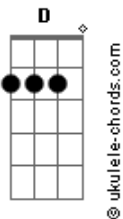

Josiah Queen - The Prodigal

tom:

Eb (forma dos acordes no tom de **B**)

Capostrate na 4ª casa
Intro: **Em D G Cadd9 G**

[Primeira Parte]

Em G
I've been sick and tired
Em D G
Of being sick and tired
Em D G
Searching far and wide
Em D G
For something that feels real
Em D G
Something that feels real

Like the Prodigal

[Segunda Parte]

Em G
I don't need the money
Em D G
I don't want the fame
Em D G
I don't want what I can't take

With me in the grave

[Pré-Refrão]

Acordes

Em

I don't want to lose my soul
G
Chasing after things that don't
G D
Lead Me straight to you