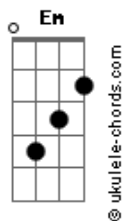

Josiah Queen - The Prodigal

tom:

Eb (forma dos acordes no tom de **B**)

Capostrate na 4ª casa
Intro: **Em D G Cadd9 G**

[Primeira Parte]

Em G
I've been sick and tired
Em D G
Of being sick and tired
Em D G
Searching far and wide
Em D G
For something that feels real
Em D G
Something that feels real

[Pré-Refrão]

Em
I don't want to lose my soul
G
Chasing after things that don't
G D
Lead Me straight to you

[Refrão]

Cadd9 G D Em
Oh, oh, I'm lost in the feeling
Cadd9 G D
Oh, oh, I ain't from this world
Em
Going Back to Eden
G
Ain't gonna be easy
G D Cadd9
But it leads me straight to you
Cadd9 D
Now I'm running home

Like the Prodigal

[Segunda Parte]

Em G
I don't need the money
Em D G
I don't want the fame
Em D G
I don't want what I can't take

With me in the grave

[Pré-Refrão]

Acordes

Em

I don't want to lose my soul
G
Chasing after things that don't
G D
Lead Me straight to you