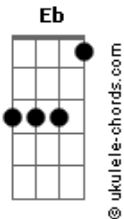

Josiah Queen - The Prodigal

tom:

Eb (forma dos acordes no tom de **B**)

Capostrate na 4ª casa
Intro: **Em D G Cadd9 G**

[Primeira Parte]

Em G
I've been sick and tired
Em D G
Of being sick and tired
Em D G
Searching far and wide
Em D G
For something that feels real
Em D G
Something that feels real

[Pré-Refrão]

Em
I don't want to lose my soul
G
Chasing after things that don't
G D
Lead Me straight to you

[Refrão]

Cadd9 G D Em
Oh, oh, I'm lost in the feeling
Cadd9 G D
Oh, oh, I ain't from this world
Em
Going Back to Eden
G
Ain't gonna be easy
G D Cadd9
But it leads me straight to you
Cadd9 D
Now I'm running home

Like the Prodigal

[Segunda Parte]

Em G
I don't need the money
Em D G
I don't want the fame
Em D G
I don't want what I can't take

With me in the grave

[Pré-Refrão]

Acordes

Em

I don't want to lose my soul
G
Chasing after things that don't
G D
Lead Me straight to you