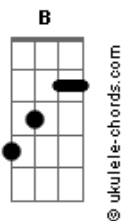

Josiah Queen - The Prodigal

tom:

Eb (forma dos acordes no tom de **B**)

Capostrate na 4ª casa
Intro: **Em D G Cadd9 G**

[Primeira Parte]

Em G
I've been sick and tired
Em D G
Of being sick and tired
Em D G
Searching far and wide
Em D G
For something that feels real
Em D G
Something that feels real

[Pré-Refrão]

Em
I don't want to lose my soul
G
Chasing after things that don't
G D
Lead Me straight to you

[Refrão]

Cadd9 G D Em
Oh, oh, I'm lost in the feeling
Cadd9 G D
Oh, oh, I ain't from this world
Em
Going Back to Eden
G
Ain't gonna be easy
G D Cadd9
But it leads me straight to you
Cadd9 D
Now I'm running home

Like the Prodigal

[Segunda Parte]

Em G
I don't need the money
Em D G
I don't want the fame
Em D G
I don't want what I can't take

With me in the grave

[Pré-Refrão]

Acordes

Em

I don't want to lose my soul
G
Chasing after things that don't
G D
Lead Me straight to you