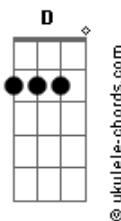

Josiah Queen - The Prodigal

tom:

Eb (forma dos acordes no tom de **B**)

Capostrate na 4ª casa
Intro: **Em D G Cadd9 G**

[Primeira Parte]

Em G
I've been sick and tired
Em D G
Of being sick and tired
Em D G
Searching far and wide
Em D G
For something that feels real
Em D G
Something that feels real

Like the Prodigal

[Segunda Parte]

Em G
I don't need the money
Em D G
I don't want the fame
Em D G
I don't want what I can't take

With me in the grave

[Pré-Refrão]

Acordes

Em

I don't want to lose my soul
G
Chasing after things that don't
G D
Lead Me straight to you