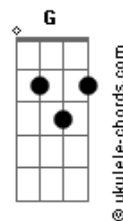

Josiah Queen - The Prodigal

tom:

Eb (forma dos acordes no tom de **B**)

Capostrate na 4ª casa
Intro: **Em D G Cadd9 G**

[Primeira Parte]

Em G
I've been sick and tired
Em D G
Of being sick and tired
Em D G
Searching far and wide
Em D G
For something that feels real
Em D G
Something that feels real

[Pré-Refrão]

Em
I don't want to lose my soul
G
Chasing after things that don't
G D
Lead Me straight to you

[Refrão]

Cadd9 G D Em
Oh, oh, I'm lost in the feeling
Cadd9 G D
Oh, oh, I ain't from this world
Em
Going Back to Eden
G
Ain't gonna be easy
G D Cadd9
But it leads me straight to you
Cadd9 D
Now I'm running home

Like the Prodigal

[Segunda Parte]

Em G
I don't need the money
Em D G
I don't want the fame
Em D G
I don't want what I can't take

With me in the grave

[Pré-Refrão]

Acordes

Em

I don't want to lose my soul
G
Chasing after things that don't
G D
Lead Me straight to you