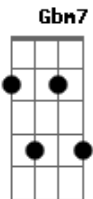

© ukulele-chords.com