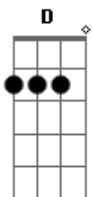

© ukulele-chords.com