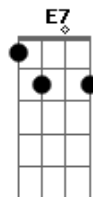

© ukulele-chords.com