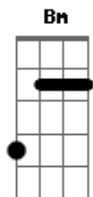

© ukulele-chords.com