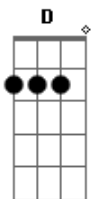

© ukulele-chords.com