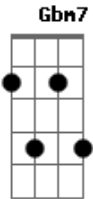

© ukulele-chords.com