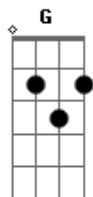

© ukulele-chords.com