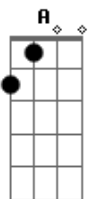

Joshua Hyslop - Long Way Down

tom:

Intro: G D Bm D
G D Bm Bm7

G D Bm A D
This is not what we wanted
G D Bm A
I am lost, again
G D Bm E7 A
And oh I thought you would be
D G D A
The one to guide me in
G D Bm A D
And I wake at dawn, on a cold morning
G D Bm A D
To find you gone, you slipped away
G D Bm A D
And I belonged, but now I feel
G D A
So out of place
D G D Bm A
Well it's a long way down
D G D Bm A
When you fall in love and out
D G D Bm A D G D Bm D
It's a long way down down down
G D Bm A A D
What was once so familiar
G D A Bm7 G7
What stood strong began to sway
G D Bm7

And I felt at home
A D G7
But now I know that home
D A
Is just some place I stay
A D G7 D Bm7 A
And it's a long way down
D G D Bm7 Am
When you fall in love and out
D G D Gbm Bm7
It's a long way down no

(A G D Bm7 A)

D G D Bm A
It's a long way down
D G7 D Bm Db7 A
When you fall in love and out
D G7 D Bm A G7 D Bm7 A
It's a long way down down down

[Final] G G7 D
Bm7 A D
G G7 D
Bm7 A D
G G7 D
Bm7 A D
G D A Gbm7
G D Bm7 A D
G7 D Bm7
A D Bm

Acordes

© ukulele-chords.com