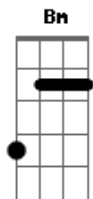

© ukulele-chords.com