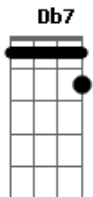

© ukulele-chords.com