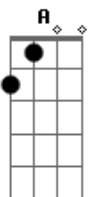

Joshua Hyslop - Long Way Down

tom:

Intro: G D Bm D
G D Bm Bm7

G D Bm A D
This is not what we wanted
G D Bm A
I am lost, again
G D Bm E7 A
And oh I thought you would be
D G D A
The one to guide me in
G D Bm A D
And I wake at dawn, on a cold morning
G D Bm A D
To find you gone, you slipped away
G D Bm A D
And I belonged, but now I feel
G D A
So out of place
D G D Bm A
Well it's a long way down
D G D Bm A
When you fall in love and out
D G D Bm A D G D Bm D
It's a long way down down down
G D Bm A A D
What was once so familiar
G D A Bm7 G7
What stood strong began to sway
G D Bm7

And I felt at home
A D G7
But now I know that home
D A
Is just some place I stay
A D G7 D Bm7 A
And it's a long way down
D G D Bm7 Am
When you fall in love and out
D G D Gbm Bm7
It's a long way down no

(A G D Bm7 A)

D G D Bm A
It's a long way down
D G7 D Bm Db7 A
When you fall in love and out
D G7 D Bm A G7 D Bm7 A
It's a long way down down down

[Final] G G7 D
Bm7 A D
G G7 D
Bm7 A D
G G7 D
Bm7 A D
G D A Gbm7
G D Bm7 A D
G7 D Bm7
A D Bm

Acordes

© ukulele-chords.com