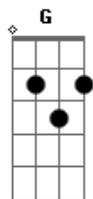

© ukulele-chords.com