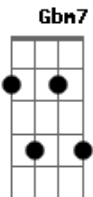

© ukulele-chords.com