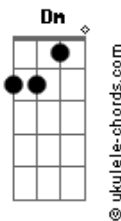

Joshua Bassett - Smoke Slow

tom:

Intro: C G Dm G

[Primeira Parte]

C G
She asks for a light
Dm G
As our secrets spill on the window sill
C G
We're buyin' more time
Dm G
While we kill ourselves as we both inhale

[Pré-Refrão]

F G
Making believe there's a future
F G
Is it naive to think we could work?
F G
The second it's out, then I lose her
F G
We're already here, so one more won't hurt

It won't hurt

[Refrão]

C G
But all that we are is all that we'll ever be
Am G F
'Cause he's the one waitin' at home
C G
She holds my guitar as I pluck out a melody
Am G D7
There's only so far we can go
F G Am
Next to you but I'll never be close
F G C
So take your time while you're mine and smoke slow

[Segunda Parte]

G
Breakin' away
F G
For the hell of it, started innocent
C G F
Telling you things that I've never said
G
Hope I don't regret this

Acordes

[Pré-Refrão]

F G
Making believe that we're clueless
F G
One little spark that we won't put out
F G
Making a million excuses
F G
'Cause isn't it fun just for now?

[Refrão]

C G
But all that we are is all that we'll ever be
Am G F
'Cause he's the one waitin' at home
C G
She holds my guitar as I pluck out a melody
Am G D7
There's only so far we can go
F G Am
Next to you but I'll never be close
F G C
So take your time while you're mine and smoke slow
[Ponte]

Am G
Addicted to illusions of a love
F F G
That never was and never will be anyway, ooh
Am G
And nicotine don't taste the same
F G
If I'm not with you savouring every breath we take
Am G F C
Play with fire, take me higher

[Refrão]

C G
All that we are is all that we'll ever be
Am G F
'Cause he's the one waitin' at home
C G
She holds my guitar as I pluck out a melody
Am G D7
There's only so far we can go
F G Am
Next to you but I'll never be close
F G
So take your time while you're mine and smoke slow