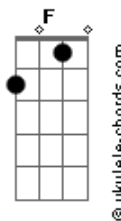

Joshua Bassett - Smoke Slow

tom:

Intro: C G Dm G

[Primeira Parte]

C G
She asks for a light
Dm G
As our secrets spill on the window sill
C G
We're buyin' more time
Dm G
While we kill ourselves as we both inhale

[Pré-Refrão]

F G
Making believe there's a future
F G
Is it naive to think we could work?
F G
The second it's out, then I lose her
F G
We're already here, so one more won't hurt

It won't hurt

[Refrão]

C G
But all that we are is all that we'll ever be
Am G F
'Cause he's the one waitin' at home
C G
She holds my guitar as I pluck out a melody
Am G D7
There's only so far we can go
F G Am
Next to you but I'll never be close
F G C
So take your time while you're mine and smoke slow

[Segunda Parte]

G
Breakin' away
F G
For the hell of it, started innocent
C G F
Telling you things that I've never said
G
Hope I don't regret this

Acordes

[Pré-Refrão]

F G
Making believe that we're clueless
F G
One little spark that we won't put out
F G
Making a million excuses
F G
'Cause isn't it fun just for now?

[Refrão]

C G
But all that we are is all that we'll ever be
Am G F
'Cause he's the one waitin' at home
C G
She holds my guitar as I pluck out a melody
Am G D7
There's only so far we can go
F G Am
Next to you but I'll never be close
F G C
So take your time while you're mine and smoke slow
[Ponte]

Am G
Addicted to illusions of a love
F F G
That never was and never will be anyway, ooh
Am G
And nicotine don't taste the same
F G
If I'm not with you savouring every breath we take
Am G F C
Play with fire, take me higher

[Refrão]

C G
All that we are is all that we'll ever be
Am G F
'Cause he's the one waitin' at home
C G
She holds my guitar as I pluck out a melody
Am G D7
There's only so far we can go
F G Am
Next to you but I'll never be close
F G
So take your time while you're mine and smoke slow