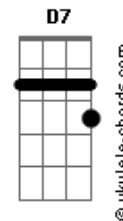

Joshua Bassett - Smoke Slow

tom:

Intro: C G Dm G

[Primeira Parte]

C G
She asks for a light
Dm G
As our secrets spill on the window sill
C G
We're buyin' more time
Dm G
While we kill ourselves as we both inhale

[Pré-Refrão]

F G
Making believe there's a future
F G
Is it naive to think we could work?
F G
The second it's out, then I lose her
F G
We're already here, so one more won't hurt

It won't hurt

[Refrão]

C G
But all that we are is all that we'll ever be
Am G F
'Cause he's the one waitin' at home
C G
She holds my guitar as I pluck out a melody
Am G D7
There's only so far we can go
F G Am
Next to you but I'll never be close
F G C
So take your time while you're mine and smoke slow

[Segunda Parte]

G
Breakin' away
F G
For the hell of it, started innocent
C G F
Telling you things that I've never said
G
Hope I don't regret this

Acordes

[Pré-Refrão]

F G
Making believe that we're clueless
F G
One little spark that we won't put out
F G
Making a million excuses
F G
'Cause isn't it fun just for now?

[Refrão]

C G
But all that we are is all that we'll ever be
Am G F
'Cause he's the one waitin' at home
C G
She holds my guitar as I pluck out a melody
Am G D7
There's only so far we can go
F G Am
Next to you but I'll never be close
F G C
So take your time while you're mine and smoke slow
[Ponte]

Am G
Addicted to illusions of a love
F F G
That never was and never will be anyway, ooh
Am G
And nicotine don't taste the same
F G
If I'm not with you savouring every breath we take
Am G F C
Play with fire, take me higher

[Refrão]

C G
All that we are is all that we'll ever be
Am G F
'Cause he's the one waitin' at home
C G
She holds my guitar as I pluck out a melody
Am G D7
There's only so far we can go
F G Am
Next to you but I'll never be close
F G
So take your time while you're mine and smoke slow