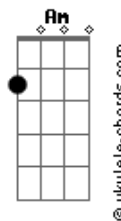

Joshua Bassett - Smoke Slow

tom:

Intro: C G Dm G

[Primeira Parte]

C G
She asks for a light
Dm G
As our secrets spill on the window sill
C G
We're buyin' more time
Dm G
While we kill ourselves as we both inhale

[Pré-Refrão]

F G
Making believe there's a future
F G
Is it naive to think we could work?
F G
The second it's out, then I lose her
F G
We're already here, so one more won't hurt

It won't hurt

[Refrão]

C G
But all that we are is all that we'll ever be
Am G F
'Cause he's the one waitin' at home
C G
She holds my guitar as I pluck out a melody
Am G D7
There's only so far we can go
F G Am
Next to you but I'll never be close
F G C
So take your time while you're mine and smoke slow

[Segunda Parte]

G
Breakin' away
F G
For the hell of it, started innocent
C G F
Telling you things that I've never said
G
Hope I don't regret this

Acordes

[Pré-Refrão]

F G
Making believe that we're clueless
F G
One little spark that we won't put out
F G
Making a million excuses
F G
'Cause isn't it fun just for now?

[Refrão]

C G
But all that we are is all that we'll ever be
Am G F
'Cause he's the one waitin' at home
C G
She holds my guitar as I pluck out a melody
Am G D7
There's only so far we can go
F G Am
Next to you but I'll never be close
F G C
So take your time while you're mine and smoke slow
[Ponte]

Am G
Addicted to illusions of a love
F F G
That never was and never will be anyway, ooh
Am G
And nicotine don't taste the same
F G
If I'm not with you savouring every breath we take
Am G F C
Play with fire, take me higher

[Refrão]

C G
All that we are is all that we'll ever be
Am G F
'Cause he's the one waitin' at home
C G
She holds my guitar as I pluck out a melody
Am G D7
There's only so far we can go
F G Am
Next to you but I'll never be close
F G
So take your time while you're mine and smoke slow