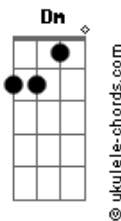

Joshua Bassett - Smoke Slow

tom:

Intro: C G Dm G

[Primeira Parte]

C G
She asks for a light
Dm G
As our secrets spill on the window sill
C G
We're buyin' more time
Dm G
While we kill ourselves as we both inhale

[Pré-Refrão]

F G
Making believe there's a future
F G
Is it naive to think we could work?
F G
The second it's out, then I lose her
F G
We're already here, so one more won't hurt

It won't hurt

[Refrão]

C G
But all that we are is all that we'll ever be
Am G F
'Cause he's the one waitin' at home
C G
She holds my guitar as I pluck out a melody
Am G D7
There's only so far we can go
F G Am
Next to you but I'll never be close
F G C
So take your time while you're mine and smoke slow

[Segunda Parte]

G
Breakin' away
F G
For the hell of it, started innocent
C G F
Telling you things that I've never said
G
Hope I don't regret this

Acordes

[Pré-Refrão]

F G
Making believe that we're clueless
F G
One little spark that we won't put out
F G
Making a million excuses
F G
'Cause isn't it fun just for now?