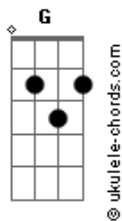

Joshua Bassett - Smoke Slow

tom:

Intro: C G Dm G

[Primeira Parte]

C G
She asks for a light
Dm G
As our secrets spill on the window sill
C G
We're buyin' more time
Dm G
While we kill ourselves as we both inhale

[Pré-Refrão]

F G
Making believe there's a future
F G
Is it naive to think we could work?
F G
The second it's out, then I lose her
F G
We're already here, so one more won't hurt

It won't hurt

[Refrão]

C G
But all that we are is all that we'll ever be
Am G F
'Cause he's the one waitin' at home
C G
She holds my guitar as I pluck out a melody
Am G D7
There's only so far we can go
F G Am
Next to you but I'll never be close
F G C
So take your time while you're mine and smoke slow

[Segunda Parte]

G
Breakin' away
F G
For the hell of it, started innocent
C G F
Telling you things that I've never said
G
Hope I don't regret this

Acordes

[Pré-Refrão]

F G
Making believe that we're clueless
F G
One little spark that we won't put out
F G
Making a million excuses
F G
'Cause isn't it fun just for now?

[Refrão]

C G
But all that we are is all that we'll ever be
Am G F
'Cause he's the one waitin' at home
C G
She holds my guitar as I pluck out a melody
Am G D7
There's only so far we can go
F G Am
Next to you but I'll never be close
F G C
So take your time while you're mine and smoke slow
[Ponte]

Am G
Addicted to illusions of a love
F F G
That never was and never will be anyway, ooh
Am G
And nicotine don't taste the same
F G
If I'm not with you savouring every breath we take
Am G F C
Play with fire, take me higher

[Refrão]

C G
All that we are is all that we'll ever be
Am G F
'Cause he's the one waitin' at home
C G
She holds my guitar as I pluck out a melody
Am G D7
There's only so far we can go
F G Am
Next to you but I'll never be close
F G
So take your time while you're mine and smoke slow