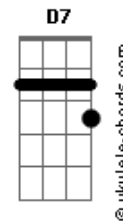

Joshua Bassett - Smoke Slow

tom:

Intro: C G Dm G

[Primeira Parte]

C G
She asks for a light
Dm G
As our secrets spill on the window sill
C G
We're buyin' more time
Dm G
While we kill ourselves as we both inhale

[Pré-Refrão]

F G
Making believe there's a future
F G
Is it naive to think we could work?
F G
The second it's out, then I lose her
F G
We're already here, so one more won't hurt

It won't hurt

[Refrão]

C G
But all that we are is all that we'll ever be
Am G F
'Cause he's the one waitin' at home
C G
She holds my guitar as I pluck out a melody
Am G D7
There's only so far we can go
F G Am
Next to you but I'll never be close
F G C
So take your time while you're mine and smoke slow

[Segunda Parte]

G
Breakin' away
F G
For the hell of it, started innocent
C G F
Telling you things that I've never said
G
Hope I don't regret this

Acordes

[Pré-Refrão]

F G
Making believe that we're clueless
F G
One little spark that we won't put out
F G
Making a million excuses
F G
'Cause isn't it fun just for now?