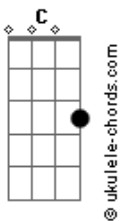

Joshua Bassett - Smoke Slow

tom:

Intro: C G Dm G

[Primeira Parte]

C G
She asks for a light
Dm G
As our secrets spill on the window sill
C G
We're buyin' more time
Dm G
While we kill ourselves as we both inhale

[Pré-Refrão]

F G
Making believe there's a future
F G
Is it naive to think we could work?
F G
The second it's out, then I lose her
F G
We're already here, so one more won't hurt

It won't hurt

[Refrão]

C G
But all that we are is all that we'll ever be
Am G F
'Cause he's the one waitin' at home
C G
She holds my guitar as I pluck out a melody
Am G D7
There's only so far we can go
F G Am
Next to you but I'll never be close
F G C
So take your time while you're mine and smoke slow

[Segunda Parte]

G
Breakin' away
F G
For the hell of it, started innocent
C G F
Telling you things that I've never said
G
Hope I don't regret this

Acordes

[Pré-Refrão]

F G
Making believe that we're clueless
F G
One little spark that we won't put out
F G
Making a million excuses
F G
'Cause isn't it fun just for now?

[Refrão]

C G
But all that we are is all that we'll ever be
Am G F
'Cause he's the one waitin' at home
C G
She holds my guitar as I pluck out a melody
Am G D7
There's only so far we can go
F G Am
Next to you but I'll never be close
F G C
So take your time while you're mine and smoke slow
[Ponte]

Am G
Addicted to illusions of a love
F F G
That never was and never will be anyway, ooh
Am G
And nicotine don't taste the same
F G
If I'm not with you savouring every breath we take
Am G F C
Play with fire, take me higher

[Refrão]

C G
All that we are is all that we'll ever be
Am G F
'Cause he's the one waitin' at home
C G
She holds my guitar as I pluck out a melody
Am G D7
There's only so far we can go
F G Am
Next to you but I'll never be close
F G
So take your time while you're mine and smoke slow