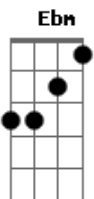

© ukulele-chords.com