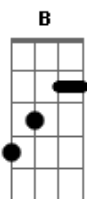

Josh Turner - Soulmate

Tom: Gb
Intro: Gb B Db7 Gb

Gb B Db7 Gb
Soulmate, until the end of time your my soulmate
B Db7 Gb
I'll love you till I get to heaven's gate
B Db7 Gb
And if I go first sweetheart, I'll wait
B Db7 Gb
Cause I know I'll never find another soul mate

Gb B Db7 Gb
Your love, there's no tellin where I'd be without your love
B Db7 Gb
Stumblin in the dark would be pretty rough
B Db7 Gb
When I get down your the one that lifts me up
B Db7 Gb
I thank the Lord above for your love

[Refrão]

Ebm Db7
In this day in time the right one's hard to find
B Db7 Gb
girl that's why I'm holdin on to you
Ebm Db7
Each and every night when we turn out the light
Gb B
There's no mistakin what we have is true

Gb B Db7
Soulmate, i hope that we grow old together soulmate
B Db7 Gb
In the good and bad and even through the heartache
B Db7 Gb
We've got a special bond that'll never break
B Db7 Gb
Cause darlin you and I are soulmates

[Refrão]

Ebm Db7
In this day in time the right one's hard to find
B Db7 Gb
girl that's why I'm holdin on to you
Ebm Db7
Each and every night when we turn out the light
Gb B
There's no mistakin what we have is true

Gb B Db7 Gb
Soulmate, until the end of time your my soulmate
B Db7 Gb
I'll love you till i get to Heaven's gate
B Db7 Gb
We've got a special bond that'll never break
B Db7 Gb
Cause darlin you and I are soulmates
B Db7 Gb
(B Db7 Gb)
Yeah i know I'll never find another soulmate

Acordes

© ukulele-chords.com

© ukulele-chords.com

© ukulele-chords.com

© ukulele-chords.com