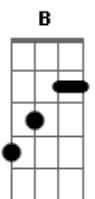

© ukulele-chords.com