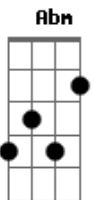

© ukulele-chords.com