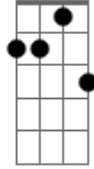

© ukulele-chords.com

D7