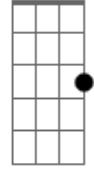

© ukulele-chords.com

C