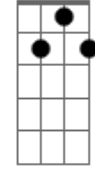

© ukulele-chords.com

G7