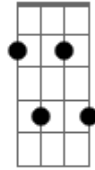

© ukulele-chords.com

G7