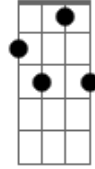

© ukulele-chords.com

F7