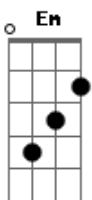

# José González - Crosses

tom:

G

Intro: Bm A G A Bm  
Bm A G A Bm A

Bm A G A Bm  
Don't you know that I'll be around to guide you?  
A G A Bm  
Through your weakest moments to leave them behind you  
A G A Bm

## Acordes

© ukulele-chords.com

© ukulele-chords.com

© ukulele-chords.com

© ukulele-chords.com

© ukulele-chords.com

We'll cast some light and you'll be alright for now

Bm  
Crosses all over the boulevard  
Bm  
Crosses all over the boulevard  
Bm  
Crosses all over the boulevard  
Bm  
Crosses all over the boulevard