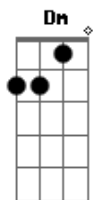

Dm7 G7 C Am Dm7 G7

I only know what I know

C Em Dm7 G7

The passing years will show

C C7 F Fm

You've kept my love so young, so new

C Am Em7 Dm7 C Am D7 Dm7

And time after time you'll hear me say that I'm

C Am Dm7 G7 C C A7

So lucky to be loving you

C Am Dm7 G7 C Dm7 C

So lucky to be loving you

Acordes

© ukulele-chords.com

© ukulele-chords.com

© ukulele-chords.com