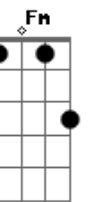

© ukulele-chords.com