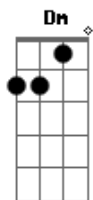

Dm7 G7 C Am Dm7 G7

I only know what I know

C Em Dm7 G7

The passing years will show

C C7 F Fm

You've kept my love so young, so new

C Am Em7 Dm7 C C Am D7 Dm7

And time after time you'll hear me say that I'm

C Am Dm7 G7 C C A7

So lucky to be loving you

C Am Dm7 G7 C Dm7 C

So lucky to be loving you

Acordes

© ukulele-chords.com

© ukulele-chords.com

© ukulele-chords.com