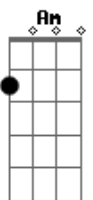

C Am Dm7 G7 C C A7

So lucky to be loving you

C Am Dm7 G7 C Dm7 C

So lucky to be loving you

Acordes

© ukulele-chords.com

© ukulele-chords.com

© ukulele-chords.com