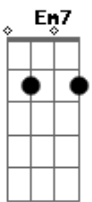

© ukulele-chords.com