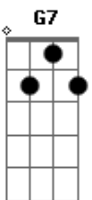

© ukulele-chords.com