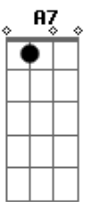

© ukulele-chords.com