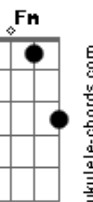

© ukulele-chords.com