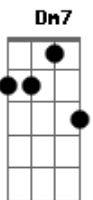

Dm7 G7 C Am Dm7 G7

I only know what I know

C Em Dm7 G7

The passing years will show

C C7 F Fm

You've kept my love so young, so new

C Am Em7 Dm7 C Am D7 Dm7

And time after time you'll hear me say that I'm

C Am Dm7 G7 C C A7

So lucky to be loving you

C Am Dm7 G7 C Dm7 C

So lucky to be loving you

Acordes

© ukulele-chords.com

© ukulele-chords.com

© ukulele-chords.com