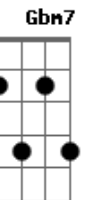

© ukulele-chords.com