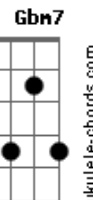

© ukulele-chords.com