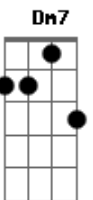

Dm7 G7 C Am Dm7 G7

I only know what I know

C Em Dm7 G7

The passing years will show

C C7 F Fm

You've kept my love so young, so new

C Am Em7 Dm7 C C Am D7 Dm7

And time after time you'll hear me say that I'm

C Am Dm7 G7 C C A7

So lucky to be loving you

C Am Dm7 G7 C Dm7 C

So lucky to be loving you

Acordes

© ukulele-chords.com

© ukulele-chords.com

© ukulele-chords.com