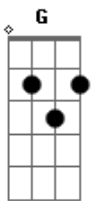

Em
Yeah, yo, it's like
G
You've got me, I'm pondering that
D
Said, "I'll be back in a sec, I need to reflect"
C
But you swear it's been longer than that
Em
Time is golden, time is thin
G
But time is rare, so we squander and that
D
I feel your pain when I hear your voice
C
So fix your tone, man, you're stronger than that
Em
And you're, like, the strongest girl I know
G
Probably the strongest, minus my mum
D
Don't go wasting your loving on me
C
When I see tears run, I'm likely to run
Em

So girl, don't love me, I mean it

G
When I say I love you, I mean it

D
And it's mad cuh I choose to be distant

C
But it's fucked cuh I know what a queen is
So why do I?

G Am Em
But I've got you to let me down
C

Why do you let me down? Why do you let me down, down, down?

G Am Em
I've got you to let me down
Sometimes, your world spins 'round
C

But you never had a king 'til now

G Am Em
Only you can understand why
Yeah, girl, do you understand

C
Why these feelings never come to plan?

G Am
I've got you to let me down

Em Am C
I'm never gonna let you down, I'm never gonna let you down

C D
Yeah, I tried, but I just can't give you up

Em Gbm
Wonder why is it that I'm not good enough?

G Am Bm
Some kind of hold over me

G Am Em
I've got you to let me down
G

I've got you, you've got me, I've got you

G Am Em
But I've got you to let me down

G Am
If I let you down, will you self-destruct?

G Am Em
Only you, only you can understand why

C
Only you can understand

G
That I've got you to let me down

Acordes

© ukulele-chords.com