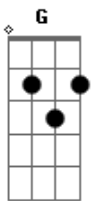

Em
Yeah, yo, it's like
G
You've got me, I'm pondering that
D
Said, "I'll be back in a sec, I need to reflect"
C
But you swear it's been longer than that
Em
Time is golden, time is thin
G
But time is rare, so we squander and that
D
I feel your pain when I hear your voice
C
So fix your tone, man, you're stronger than that
Em
And you're, like, the strongest girl I know
G
Probably the strongest, minus my mum
D
Don't go wasting your loving on me
C
When I see tears run, I'm likely to run
Em

So girl, don't love me, I mean it

G
When I say I love you, I mean it

D
And it's mad cuh I choose to be distant

C
But it's fucked cuh I know what a queen is
So why do I?

G Am Em
But I've got you to let me down

C
Why do you let me down? Why do you let me down, down, down?

G Am Em
I've got you to let me down
Sometimes, your world spins 'round

C
But you never had a king 'til now

G Am Em
Only you can understand why
Yeah, girl, do you understand

C
Why these feelings never come to plan?

G Am
I've got you to let me down

Em Am C
I'm never gonna let you down, I'm never gonna let you down

C D
Yeah, I tried, but I just can't give you up

Em Gbm
Wonder why is it that I'm not good enough?

G Am Bm
Some kind of hold over me

G Am Em
I've got you to let me down

G
I've got you, you've got me, I've got you

G Am Em
But I've got you to let me down

G Am
If I let you down, will you self-destruct?

G Am Em
Only you, only you can understand why

C
Only you can understand

G
That I've got you to let me down

Acordes

© ukulele-chords.com