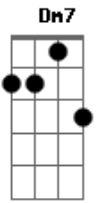

Jorge Vercillo - Pra Valer

Tom: A

Intro: Gbm7 A B7 Abm7 Db7

Gbm7 A B7
Lembro que fizemos de tudo
Abm7 B Db7
Para renegar um desejo que ficou
Gbm7 A B7
Nos abrimos pra meio mundo
Abm7 B Db7
Só pra nos provar que era melhor lutar

Abm7
© ukulele-chords.com

Db7
© ukulele-chords.com

B
© ukulele-chords.com

Am7
© ukulele-chords.com

Bn7
© ukulele-chords.com

D7
© ukulele-chords.com

Bb7
© ukulele-chords.com

G
© ukulele-chords.com

F7
© ukulele-chords.com

A7
© ukulele-chords.com

Em7
© ukulele-chords.com

Ebn7
© ukulele-chords.com

Dn7
© ukulele-chords.com

Dbn7
© ukulele-chords.com

En
© ukulele-chords.com