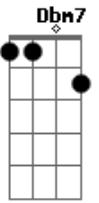

Jorge Vercillo - Pra Valer

Tom: A

Intro: Gbm7 A B7 Abm7 Db7

Gbm7 A B7
Lembro que fizemos de tudo
Abm7 B Db7
Para renegar um desejo que ficou
Gbm7 A B7
Nos abrimos pra meio mundo
Abm7 B Db7
Só pra nos provar que era melhor lutar

Abm7
© ukulele-chords.com

Db7
© ukulele-chords.com

B
© ukulele-chords.com

Am7
© ukulele-chords.com

Bn7
© ukulele-chords.com

D7
© ukulele-chords.com

Bb7
© ukulele-chords.com

G
© ukulele-chords.com

F7
© ukulele-chords.com

A7
© ukulele-chords.com

Em7
© ukulele-chords.com

Ebn7
© ukulele-chords.com

Dn7
© ukulele-chords.com

Dbn7
© ukulele-chords.com

En
© ukulele-chords.com