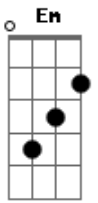

Jorge Vercillo - Pra Valer

Tom: A

Intro: Gbm7 A B7 Abm7 Db7

Gbm7 A B7
Lembro que fizemos de tudo
Abm7 B Db7
Para renegar um desejo que ficou
Gbm7 A B7
Nos abrimos pra meio mundo
Abm7 B Db7
Só pra nos provar que era melhor lutar

Abm7
© ukulele-chords.com

Db7
© ukulele-chords.com

B
© ukulele-chords.com

Am7
© ukulele-chords.com

Bn7
© ukulele-chords.com

D7
© ukulele-chords.com

Bb7
© ukulele-chords.com

G
© ukulele-chords.com

F7
© ukulele-chords.com

A7
© ukulele-chords.com

Em7
© ukulele-chords.com

Ebn7
© ukulele-chords.com

Dn7
© ukulele-chords.com

Dbn7
© ukulele-chords.com

En
© ukulele-chords.com