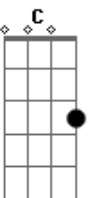

Jorge de Altinho - Vivendo Só

Tom: G

^{Em} Continuo Vivendo ^A ^{Am} Sofrer |
^D Continuo Vivendo ^A ^G Chorar | Refrão 2X

^C Só No Baião Eu Vou ^{Em} Vendo
^{B7} ^{Em} 0 Tempo Me Acabar

Solo? ^{Em} ^A ^{Em} ^A ^{Em} ^A ^{Em}

Solo? ^{Em} ^A ^{Em} ^A ^{Em} ^A ^{Em}

Repete tudo outra vez

Acordes

© ukulele-chords.com

© ukulele-chords.com

© ukulele-chords.com

© ukulele-chords.com

© ukulele-chords.com