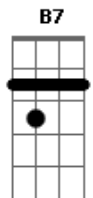

© ukulele-chords.com