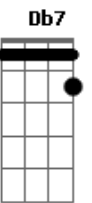

© ukulele-chords.com

© ukulele-chords.com