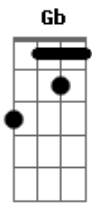

Jorge Aragão - Amor Estou Sofrendo / Que Nem Ioiô / Doce Inimigo / De Sampa a São Luis (pot-pourri)

tom:

Eb

Cm **G7**
Amor estou sofrendo, passando um pedaço

Gm7 **C7** **Fm7** **Bb7**
Se estou merecendo, perdoa meu doce amor

Bb7
© ukulele-chords.com

G
© ukulele-chords.com

Ab7
© ukulele-chords.com

Cn7
© ukulele-chords.com

B
© ukulele-chords.com

Ab
© ukulele-chords.com

E
© ukulele-chords.com

Abn
© ukulele-chords.com

Dbn
© ukulele-chords.com

Eb7
© ukulele-chords.com

C
© ukulele-chords.com

Bb
© ukulele-chords.com

Gb
© ukulele-chords.com

F
© ukulele-chords.com

Db
© ukulele-chords.com

En7
© ukulele-chords.com