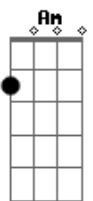

Don't wanna stop it till we finish

At the same time
Am F
Tell me your secrets baby I can make
G Dm
You one of mine
Am F
Lose inhibitions don't you worry
When we're all alone
G Dm
Show me the parts of your body only
Your mama knows
Am F
I never do this but I might
G Dm
Let you take control
Am
Want you to love me for a second
F
For a minute, maybe hours
G
Touch my body like you mean it
Dm
Come and meet me in the shower
Am
Got me rolling back my eyes
F
Like it's a super power
G Dm
You can have me if you wanna stay another

Second minute hour

Am F G
I want you to show me the worst of you
Dm
More than your words can do
Am F
Tonight
G
I'll be whatever you want me to be
Dm
Tell me your fantasies

Am
Want you to love me for a second
F
For a minute, maybe hours
G
Touch my body like you mean it
Dm
Come and meet me in the shower
Am
Got me rolling back my eyes
F
Like it's a super power
G Dm
You can have me if you wanna stay another

Second minute hour

Acordes

© ukulele-chords.com