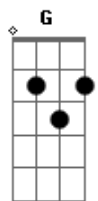

Jordan Feliz - Witness

tom:
 Dm (forma dos acordes no tom de Am)
 Capostraste na 5ª casa

I was blinded, you gave me eyes to see

I was going under you reached out to me

No, there's nothing you won't do, to pick me up

Oh, oh oh oh, Hallelujah

Oh, oh oh oh, Hallelujah

We want glory, but can't measure up

We try money, but don't get enough

We fill our sky with fading lights, trying to

Guide us through the night

But you're the one thing that'll carry us

Because your love is like a fountain, it'll

Acordes

© ukulele-chords.com

© ukulele-chords.com

© ukulele-chords.com

© ukulele-chords.com

Never run dry, it'll never run dry

Your love is moving mountains, every day of my