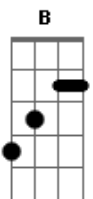

© ukulele-chords.com

© ukulele-chords.com