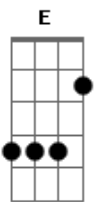

© ukulele-chords.com