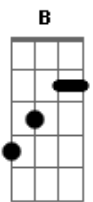

© ukulele-chords.com

© ukulele-chords.com