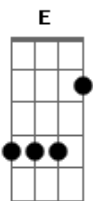

Chorus:

A E D A
 I was made, I was made for intimacy
 A E D A E D A ... E D A
 I was made, I was made for intimacy

Verse 2:

A E D A

These ears you made to hear your rhythm of love
 A E D A
 This voice you placed to sing songs of grace
 A E D A
 This hair you wove, you numbered every strand
 A E D A
 This gaze you love, it captures you with a glance

Chorus:

A E D A
 I was made, I was made for intimacy
 A E D A
 I was made, I was made for intimacy (4 X)

E D A
 Intimacy is what I need
 E D A
 Intimacy is calling me

(E D A)

Acordes

© ukulele-chords.com

© ukulele-chords.com