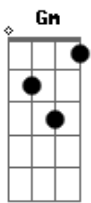

Jonas Brothers - Waffle House

tom:

Gm (forma dos acordes no tom de Em)

Capostrate na 3ª casa

Intro: C

Em

Hey now

[Primeira Parte]

But we always knew how to break sh? (Hey now)

Couple nights, threw gasoline on the fi-re

[Pré-Refrão]

Am

Bm

Acordes

© ukulele-chords.com

© ukulele-chords.com