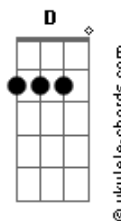

Jonas Brothers - Waffle House

tom:
Capotraste na 3ª casa
Intro: C

Hey now
[Primeira Parte]
We never knew how to forfeit (Hey now)
But we always knew how to talk sh? (Hey now)
Couple nights, threw gasoline on the fi-re (Hey now)
We never knew how to perfect (Hey now)
But we always knew it would work
[Pré-Refrão]

'Cause when somethin' misread, somethin' got said
Know before the night ends
[Refrão]

No, don't get stressed, it's gon' get figured out
Oh, deep conversations at the Waffle House
Headstrong father and a determined mother
Oh, that's why some nights we try to kill each other
But you know it's always love (Hey now)
[Segunda Parte]

We never knew how to fake it (Hey now)
But we always knew how to break sh? (Hey now)
Couple nights, threw gasoline on the fi-re
[Pré-Refrão]

Acordes

Somethin' misread, somethin' got said
Know before the night ends
[Refrão]

No, don't get stressed, it's gon' get figured out
Oh, deep conversations at the Waffle House
Headstrong father and a determined mother
Oh, that's why some nights we try to kill each other
But you know it's always love
Na-na-na (Oh, yeah)
Na-na-na-na (But you know it's always love)
Na-na-na (Oh, baby)
Na-na-na-na

[Refrão]
But you know it's always gon' get figured out
Deep conversations at the Waffle House
Headstrong father and a determined mother
Oh, that's why some nights we try to kill each other
You know it's always love
Na-na-na (Oh, yeah)
Na-na-na-na (You know it's always love)
Na-na-na (Hey)
Na-na-na-na (You know it's always love)
Na-na-na (It's always love)
Na-na-na-na