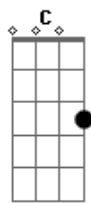

Couple nights, threw gasoline on the fi-re

[Pré-Refrão]

Am

Bm

Acordes

© ukulele-chords.com

© ukulele-chords.com

© ukulele-chords.com