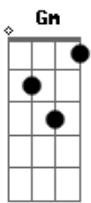

Jonas Brothers - Waffle House

tom:

Gm (forma dos acordes no tom de Em)

Capostrate na 3ª casa

Intro: C

Em

Hey now

[Primeira Parte]

We never knew how to forfeit (Hey now)

But we always knew how to talk sh? (Hey now)

Couple nights, threw gasoline on the fi-re (Hey now)

We never knew how to perfect (Hey now)

But we always knew it would work

[Pré-Refrão]

Am

Bm

'Cause when somethin' misread, somethin' got said

Know before the night ends

[Refrão]

No, don't get stressed, it's gon' get figured out

Oh, deep conversations at the Waffle House

Headstrong father and a determined mother

Oh, that's why some nights we try to kill each other

But you know it's always love (Hey now)

[Segunda Parte]

We never knew how to fake it (Hey now)

But we always knew how to break sh? (Hey now)

Couple nights, threw gasoline on the fi-re

[Pré-Refrão]

Am

Bm

Acordes

© ukulele-chords.com