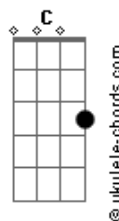

Jonas Brothers - Waffle House

tom:
Capotraste na 3ª casa
Intro: C

Hey now
[Primeira Parte]
We never knew how to forfeit (Hey now)
But we always knew how to talk sh? (Hey now)
Couple nights, threw gasoline on the fi-re (Hey now)
We never knew how to perfect (Hey now)
But we always knew it would work
[Pré-Refrão]

'Cause when somethin' misread, somethin' got said
Know before the night ends
[Refrão]

No, don't get stressed, it's gon' get figured out
Oh, deep conversations at the Waffle House
Headstrong father and a determined mother
Oh, that's why some nights we try to kill each other
But you know it's always love (Hey now)
[Segunda Parte]

We never knew how to fake it (Hey now)
But we always knew how to break sh? (Hey now)
Couple nights, threw gasoline on the fi-re
[Pré-Refrão]

Acordes

Somethin' misread, somethin' got said
Know before the night ends
[Refrão]

No, don't get stressed, it's gon' get figured out
Oh, deep conversations at the Waffle House
Headstrong father and a determined mother
Oh, that's why some nights we try to kill each other
But you know it's always love
Na-na-na (Oh, yeah)
Na-na-na-na (But you know it's always love)
Na-na-na (Oh, baby)
Na-na-na-na

[Refrão]
But you know it's always gon' get figured out
Deep conversations at the Waffle House
Headstrong father and a determined mother
Oh, that's why some nights we try to kill each other
You know it's always love
Na-na-na (Oh, yeah)
Na-na-na-na (You know it's always love)
Na-na-na (Hey)
Na-na-na-na (You know it's always love)
Na-na-na (It's always love)
Na-na-na-na