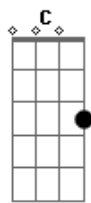

But we always knew how to break sh? (Hey now)

Couple nights, threw gasoline on the fi-re

[Pré-Refrão]

Am

Bm

Acordes

© ukulele-chords.com

© ukulele-chords.com