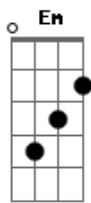

Jonas Brothers - Waffle House

tom:

Gm (forma dos acordes no tom de Em)

Capostrate na 3ª casa

Intro: C

Em

Hey now

[Primeira Parte]

Couple nights, threw gasoline on the fi-re

[Pré-Refrão]

Am

Bm

Acordes

© ukulele-chords.com

© ukulele-chords.com

© ukulele-chords.com