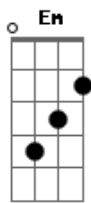

Jonas Brothers - Waffle House

tom:

Gm (forma dos acordes no tom de Em)

Capostrate na 3ª casa

Intro: C

Em

Hey now

[Primeira Parte]

But we always knew how to break sh? (Hey now)

Couple nights, threw gasoline on the fi-re

[Pré-Refrão]

Am

Bm

Acordes

© ukulele-chords.com

© ukulele-chords.com