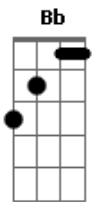

© ukulele-chords.com