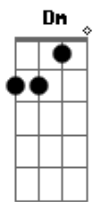

© ukulele-chords.com