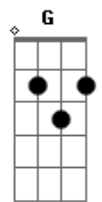

© ukulele-chords.com