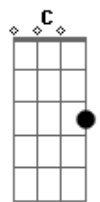

© ukulele-chords.com